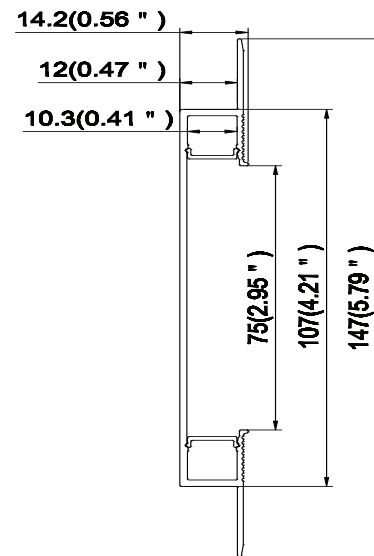

**PRODUCT DESCRIPTION**

For 1/2" drywall. Designed to be recessed into drywall, the AL 167 aluminum channel is suitable for ceiling, wall mount and decorative applications.

**ORDERING CODE**

AL	MODEL	LENGTH(in)
AL -	167	78

**SPECIFICATION**

<b>Dimension</b>	14.2mm x 147mm
<b>Length</b>	78"
<b>Internal Width</b>	10.3mm
<b>Drywall Thickness</b>	1/2"
<b>Color</b>	White

**DIMENSION**

**INSTALLATION**

**ACCESSORIES**

AL -167 -EC