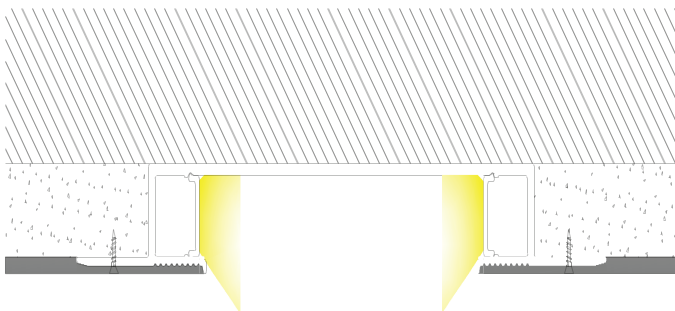

**PRODUCT DESCRIPTION**

For 1/2" drywall. Designed to be recessed into drywall, the AL 167 aluminum channel is suitable for ceiling, wall mount and decorative applications.

**ORDERING CODE**

AL	MODEL	LENGTH(in)
AL -	167	78

**SPECIFICATION**

<b>Dimension</b>	14.2mm x 147mm
<b>Length</b>	78"
<b>Internal Width</b>	10.3mm
<b>Drywall Thickness</b>	1/2"
<b>Color</b>	White

**DIMENSION**

**INSTALLATION**

**ACCESSORIES**

AL -167 -EC