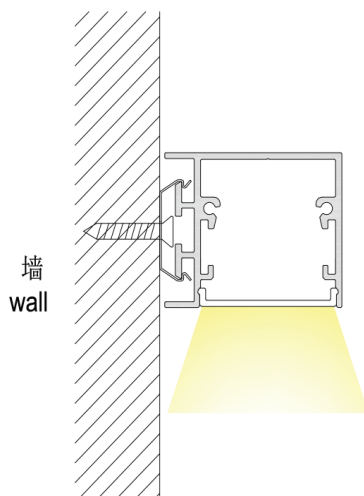

PRODUCT DESCRIPTION

Hanging pendant design, inside slot and connection hardware make it easy to create shapes like square, rectangular or hexagonal fixtures. Ideal for commercial or residential application.

ORDERING CODE

AL MODEL LENGTH(in)

AL - 019-R - 98

019-RB

SPECIFICATION

Dimension	42m x 35mm
Length	98"
Internal Width	22.7mm
Color	Silver, Black

DIMENSION

INSTALLATION