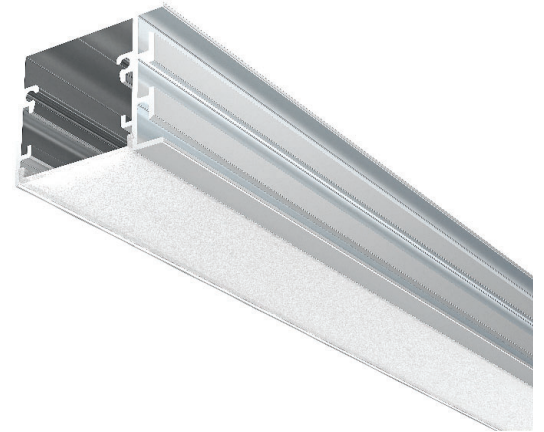

PRODUCT DESCRIPTION

Hanging pendant design, inside slot and connection hardware make it easy to create shapes like square, rectangular or hexagonal fixtures. Ideal for commercial or residential application.

ORDERING CODE

AL MODEL LENGTH(in)

AL - 019-R - 98

019-RB

SPECIFICATION

Dimension	42m x 35mm
Length	98"
Internal Width	22.7mm
Color	Silver, Black

DIMENSION

INSTALLATION