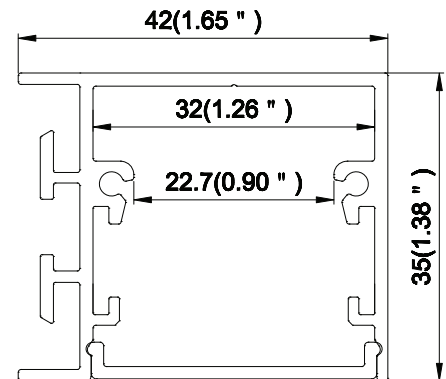

ORDERING CODE

AL MODEL LENGTH(in)

AL - 019-R - 98

019-RB

SPECIFICATION

Dimension	42m x 35mm
Length	98"
Internal Width	22.7mm
Color	Silver, Black

DIMENSION

INSTALLATION