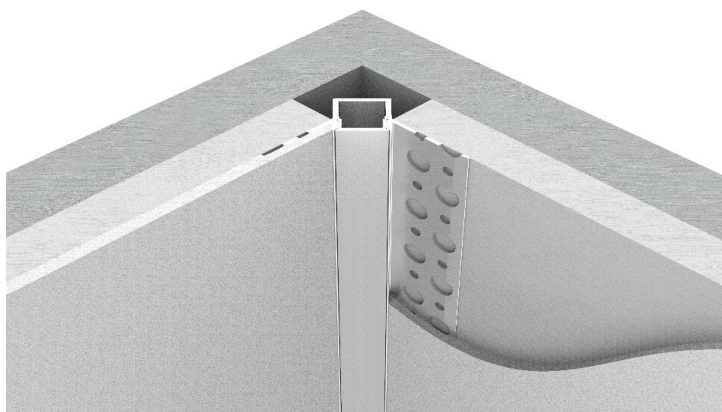

PRODUCT DESCRIPTION

For 1/2" drywall. Designed to be recessed into drywall, the AL 069-R aluminum channel is suitable for ceiling, wall mount and decorative applications.

ORDERING CODE

AL	MODEL	LENGTH(in)
AL -	069-R	118

SPECIFICATION

Dimension	46mm x26mm
Length	118"
Internal Width	10.5mm
Drywall Thickness	1/2"
Color	Silver

DIMENSION

INSTALLATION

ACCESSORIES

AL -069-R -EC