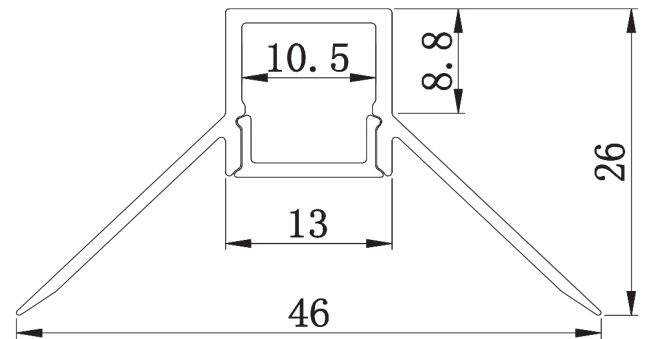

PRODUCT DESCRIPTION

For 1/2" drywall. Designed to be recessed into drywall, the AL 069-R aluminum channel is suitable for ceiling, wall mount and decorative applications.

ORDERING CODE

AL	MODEL	LENGTH(in)
AL -	069-R	118

SPECIFICATION

Dimension	46mm x26mm
Length	118"
Internal Width	10.5mm
Drywall Thickness	1/2"
Color	Silver

DIMENSION

INSTALLATION

ACCESSORIES

AL -069-R -EC