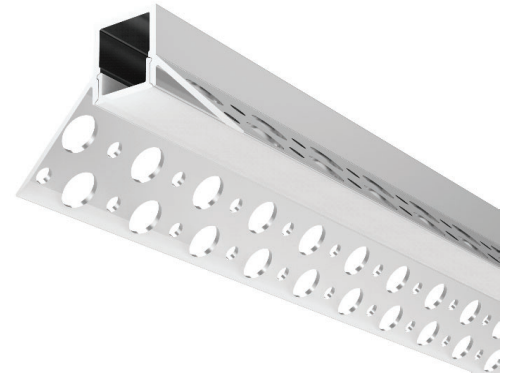

PRODUCT DESCRIPTION

For 1/2" drywall. Designed to be recessed into drywall, the AL 069-R aluminum channel is suitable for ceiling, wall mount and decorative applications.

ORDERING CODE

AL	MODEL	LENGTH(in)
AL -	069-R	118

SPECIFICATION

Dimension	46mm x26mm
Length	118"
Internal Width	10.5mm
Drywall Thickness	1/2"
Color	Silver

DIMENSION

INSTALLATION

ACCESSORIES

AL -069-R -EC