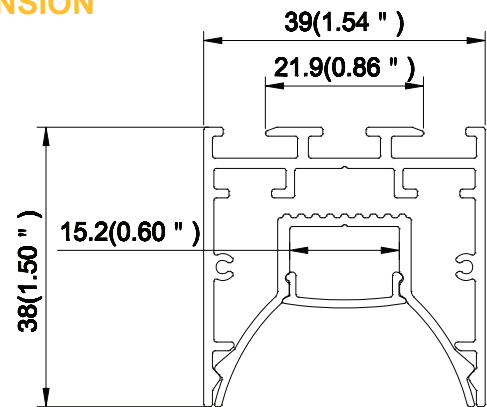

PRODUCT DESCRIPTION

Anti-Glare design, profile is ideal for any hang pendant application. Suitable for commercial or residential project.

ORDERING CODE

AL	MODEL	LENGTH(in)
AL -	162	78

SPECIFICATION

Dimension	39mm x 38mm
Length	78"
Internal Width	15.2mm
Color	Black

DIMENSION

INSTALLATION

ACCESSORIES