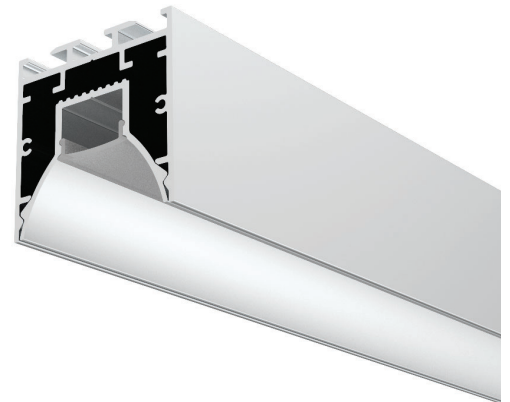

PRODUCT DESCRIPTION

Anti-Glare design, profile is ideal for any hang pendant application. Suitable for commercial or residential project.

ORDERING CODE

AL	MODEL	LENGTH(in)
AL -	162	78

SPECIFICATION

Dimension	39mm x 38mm
Length	78"
Internal Width	15.2mm
Color	Black

DIMENSION

INSTALLATION

ACCESSORIES