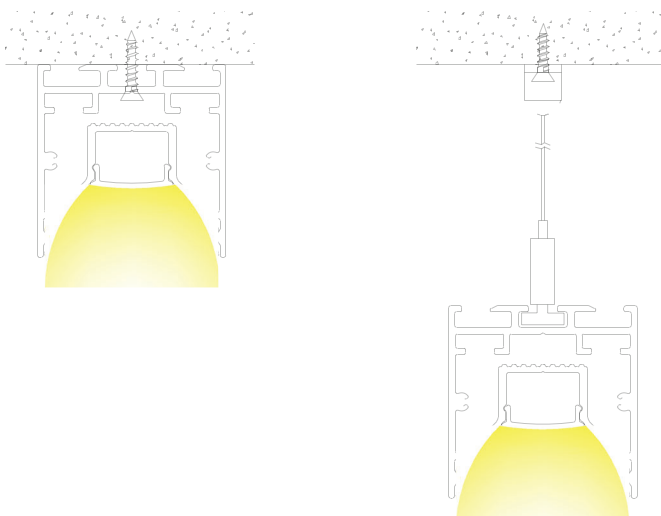

PRODUCT DESCRIPTION

Anti-Glare design, profile is ideal for any hang pendant application. Suitable for commercial or residential project.

ORDERING CODE

AL	MODEL	LENGTH(in)
AL -	162	78

SPECIFICATION

Dimension	39mm x 38mm
Length	78"
Internal Width	15.2mm
Color	Black

DIMENSION

INSTALLATION

ACCESSORIES