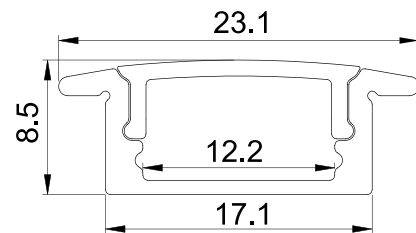

ORDERING CODE

MODEL LENGTH(in)

1205

98

SPECIFICATION

Dimension	8.5mm x 17.1mm
Length	98”
Internal Width	12.2mm
Color	Silver

DIMENSION

INSTALLATION