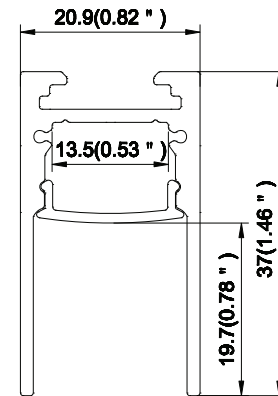

**PRODUCT DESCRIPTION**

Anti-Glare design, profile is ideal for any hang pendant application. Suitable for commercial or residential project.

**ORDERING CODE**

AL	MODEL	LENGTH(in)
AL -	157	78

**SPECIFICATION**

<b>Dimension</b>	20.9mm x 37mm
<b>Length</b>	78"
<b>Internal Width</b>	13.5mm
<b>Color</b>	Silver, Black

**DIMENSION**

**INSTALLATION**

**ACCESSORIES**