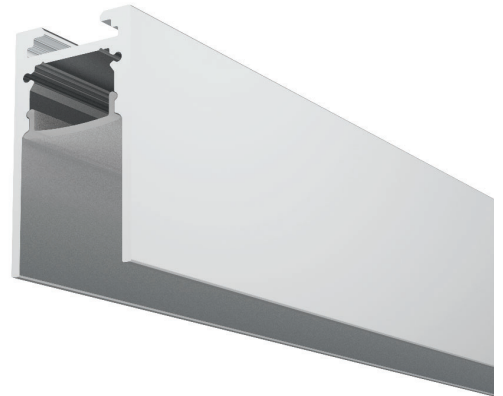

**PRODUCT DESCRIPTION**

Anti-Glare design, profile is ideal for any hang pendant application. Suitable for commercial or residential project.

**ORDERING CODE**

AL	MODEL	LENGTH(in)
AL -	157	78

**SPECIFICATION**

<b>Dimension</b>	20.9mm x 37mm
<b>Length</b>	78"
<b>Internal Width</b>	13.5mm
<b>Color</b>	Silver, Black

**DIMENSION**

**INSTALLATION**

**ACCESSORIES**