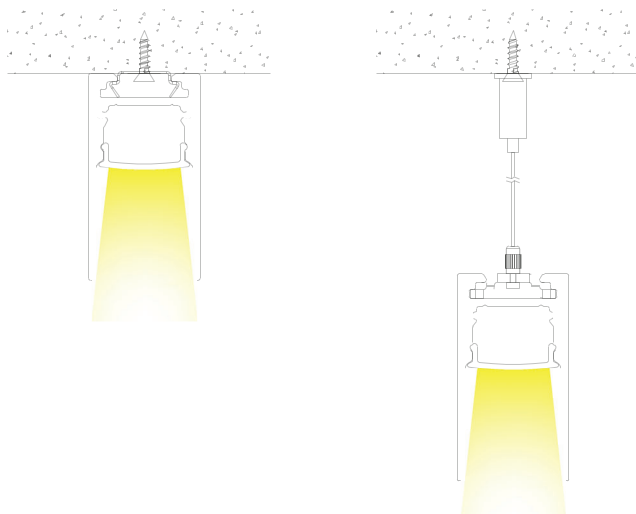

**PRODUCT DESCRIPTION**

Anti-Glare design, profile is ideal for any hang pendant application. Suitable for commercial or residential project.

**ORDERING CODE**

AL	MODEL	LENGTH(in)
AL -	157	78

**SPECIFICATION**

<b>Dimension</b>	20.9mm x 37mm
<b>Length</b>	78"
<b>Internal Width</b>	13.5mm
<b>Color</b>	Silver, Black

**DIMENSION**

**INSTALLATION**

**ACCESSORIES**