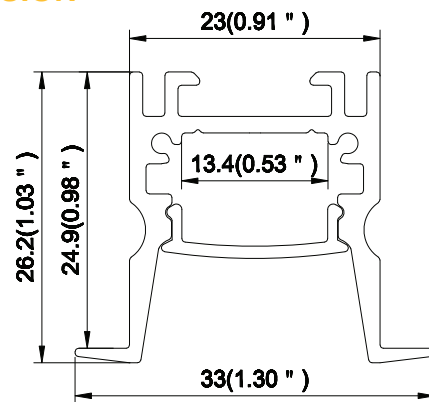

PRODUCT DESCRIPTION

Anti-Glare design, profile can be recessed in to millwork or drywall as a fixture. Suitable for commercial or residential application.

ORDERING CODE

AL	MODEL	LENGTH(in)
AL -	175	78

SPECIFICATION

Dimension	33mm x 26.2mm
Length	78"
Internal Width	7mm
Color	Silver, Black

DIMENSION

INSTALLATION

ACCESSORIES

AL -175 -EC

AL -175 -VCC

AL -175 -CC

AL 175-LC