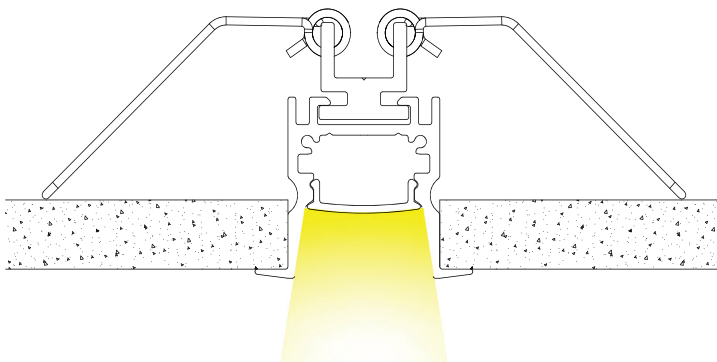

PRODUCT DESCRIPTION

Anti-Glare design, profile can be recessed in to millwork or drywall as a fixture. Suitable for commercial or residential application.

ORDERING CODE

AL	MODEL	LENGTH(in)
AL -	175	78

SPECIFICATION

Dimension	33mm x 26.2mm
Length	78"
Internal Width	7mm
Color	Silver, Black

DIMENSION

INSTALLATION

ACCESSORIES

AL -175 -EC

AL -175 -VCC

AL -175 -CC

AL 175-LC