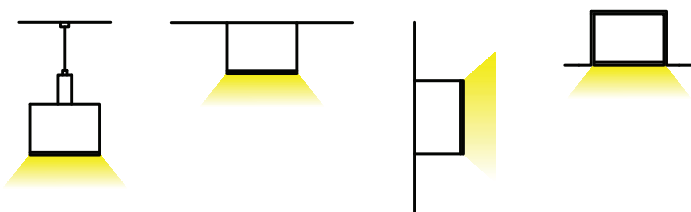

PRODUCT DESCRIPTION

Hanging pendant design, inside slot and connection hardware make it easy to create shapes like square, rectangular or hexagon fixtures. Ideal for commercial or residential application.

ORDERING CODE

AL	MODEL	LENGTH(in)
AL -	046-R	98
	046-RB	

SPECIFICATION

Dimension	50m x 35mm
Length	98"
Internal Width	39mm
Color	Silver, Black

DIMENSION

INSTALLATION

ACCESSORIES

AL - 046-R -EC