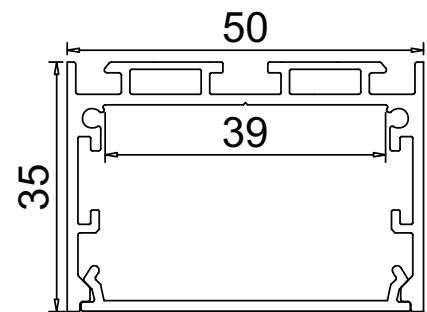

PRODUCT DESCRIPTION

Hanging pendant design, inside slot and connection hardware make it easy to create shapes like square, rectangular or hexagon fixtures. Ideal for commercial or residential application.

ORDERING CODE

AL	MODEL	LENGTH(in)
AL -	046-R	98
	046-RB	

SPECIFICATION

Dimension	50m x 35mm
Length	98"
Internal Width	39mm
Color	Silver, Black

DIMENSION

INSTALLATION

ACCESSORIES

AL - 046-R -EC