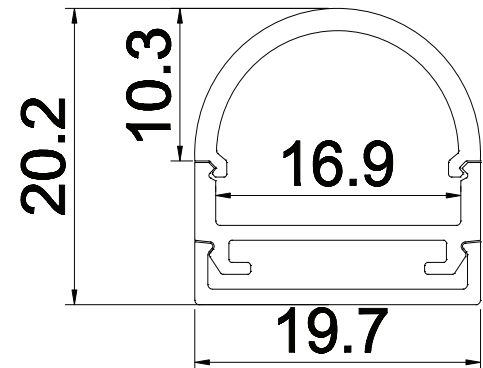

**PRODUCT DESCRIPTION**

Half round diffuser provides tube light illumination, separate base makes for a clean installation.

**ORDERING CODE**

AL      MODEL      LENGTH(in)

AL - 010 - 98

**SPECIFICATION**

<b>Dimension</b>	19.7mm x 20.2mm
<b>Length</b>	98"
<b>Internal Width</b>	16.9mm
<b>Color</b>	Silver

**DIMENSION**

**INSTALLATION**

**ACCESSORIES**

AL -010 -EC