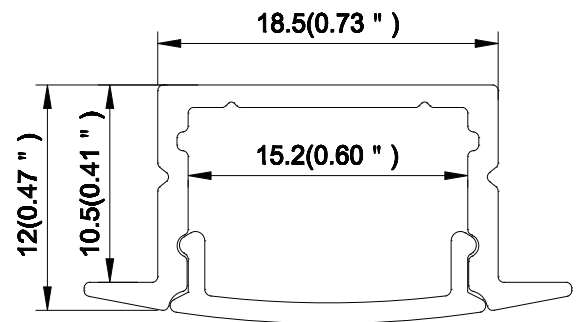

PRODUCT DESCRIPTION

Recessed profile, perfect for under cabinet lighting or shelf. Ideal for commercial or residential application.

ORDERING CODE

AL MODEL LENGTH(in)

AL - 149 - 98

SPECIFICATION

Dimension	18.5mm x12mm
Length	98"
Internal Width	15.2mm
Color	Silver

DIMENSION

INSTALLATION

ACCESSORIES

AL -149 -EC