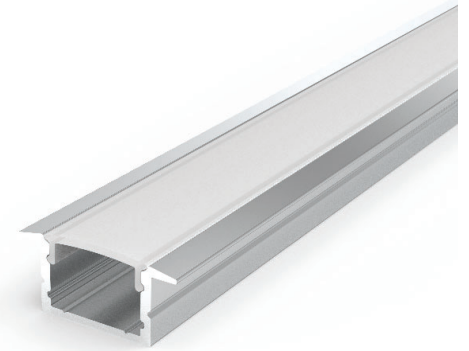

PRODUCT DESCRIPTION

Recessed profile, perfect for under cabinet lighting or shelf. Ideal for commercial or residential application.

ORDERING CODE

AL MODEL LENGTH(in)

AL - 149 - 98

SPECIFICATION

Dimension	18.5mm x12mm
Length	98"
Internal Width	15.2mm
Color	Silver