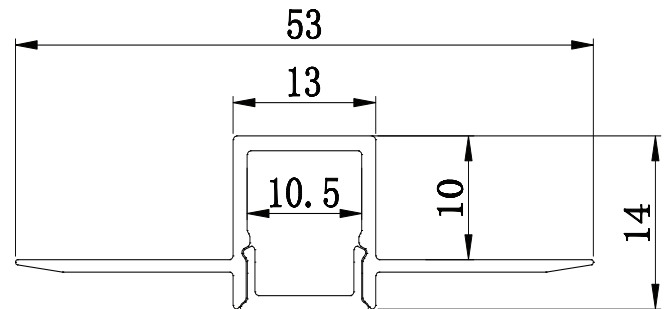

PRODUCT DESCRIPTION

For 1/2" drywall. Designed to be recessed into drywall, the AL 068-R aluminum channel is suitable for ceiling, wall mount and decorative applications.

ORDERING CODE

AL	MODEL	LENGTH(in)
AL -	068-R	118

SPECIFICATION

Dimension	53mm x14mm
Length	118"
Internal Width	10.5mm
Drywall Thickness	1/2"
Color	Silver

DIMENSION

INSTALLATION

ACCESSORIES

AL -068-R -EC