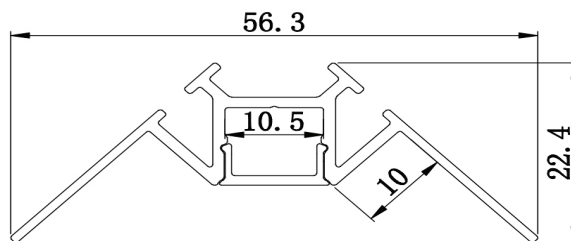

PRODUCT DESCRIPTION

Designed to be used with ceramic tiles, adds dramatic finish to any renovation project. Ideal for commercial or residential application.

ORDERING CODE

AL MODEL LENGTH(in)

AL - 088 - 78

SPECIFICATION

Dimension	56.3mm x 22.4mm
Length	78"
Internal Width	10.5mm
Color	Silver

DIMENSION

INSTALLATION

ACCESSORIES

AL -088 -EC