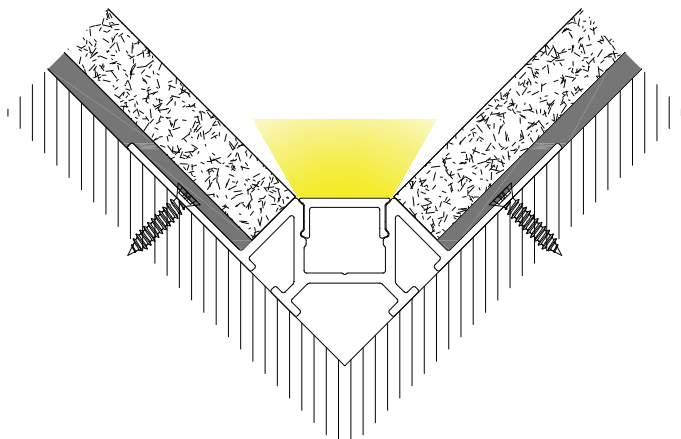

PRODUCT DESCRIPTION

Designed to be used with ceramic tiles, adds dramatic finish to any renovation project. Ideal for commercial or residential application.

ORDERING CODE

AL MODEL LENGTH(in)

AL - 088 - 78

SPECIFICATION

Dimension	56.3mm x 22.4mm
Length	78"
Internal Width	10.5mm
Color	Silver

DIMENSION

INSTALLATION

ACCESSORIES

AL -088 -EC