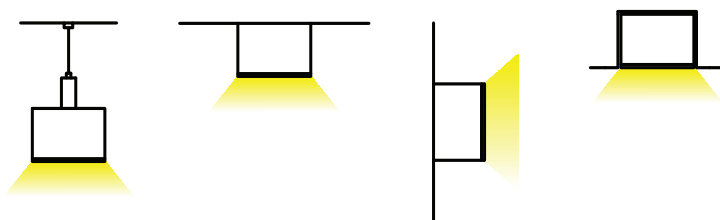

**PRODUCT DESCRIPTION**

Hanging pendant design, inside slot and connection hardware make it easy to create shapes like square, rectangular or hexagon fixtures. Ideal for commercial or residential application.

**ORDERING CODE**

AL	MODEL	LENGTH(in)
AL -	018-R3	98
	018-R3B	

**SPECIFICATION**

<b>Dimension</b>	35mm x 35mm
<b>Length</b>	98"
<b>Internal Width</b>	24mm
<b>Color</b>	Silver, Black

**DIMENSION**

**INSTALLATION**