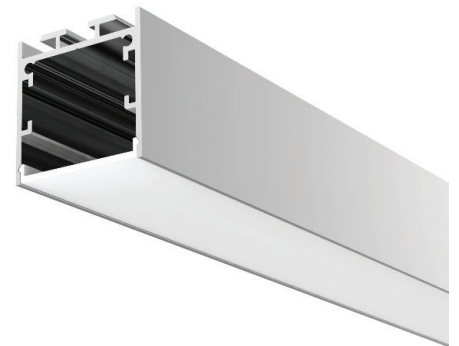

**PRODUCT DESCRIPTION**

Hanging pendant design, inside slot and connection hardware make it easy to create shapes like square, rectangular or hexagon fixtures. Ideal for commercial or residential application.

**ORDERING CODE**

AL	MODEL	LENGTH(in)
AL -	018-R3	98
	018-R3B	

**SPECIFICATION**

<b>Dimension</b>	35mm x 35mm
<b>Length</b>	98"
<b>Internal Width</b>	24mm
<b>Color</b>	Silver, Black

**DIMENSION**

**INSTALLATION**