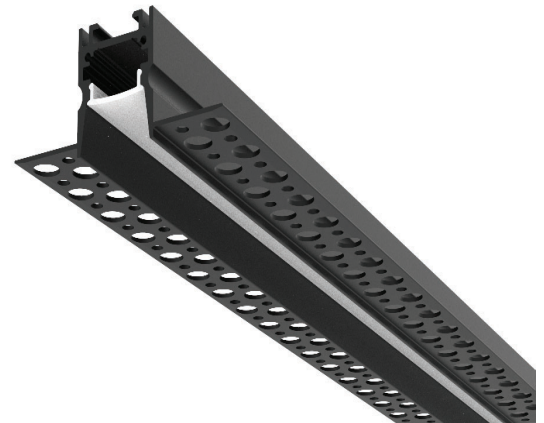

PRODUCT DESCRIPTION

Designed to be recessed into drywall, the AL 177 aluminum channel is suitable for ceiling, wall mount and decorative applications.

ORDERING CODE

AL	MODEL	LENGTH(in)
AL -	177	78

SPECIFICATION

Dimension	90.8mm x 14.8mm
Length	78"
Internal Width	13.4mm
Drywall Thickness	½" and 5/8"
Color	Black

DIMENSION

INSTALLATION

ACCESSORIES

AL -177 -EC

AL -177 -VCC

AL -177 -LC

AL -177 -CC