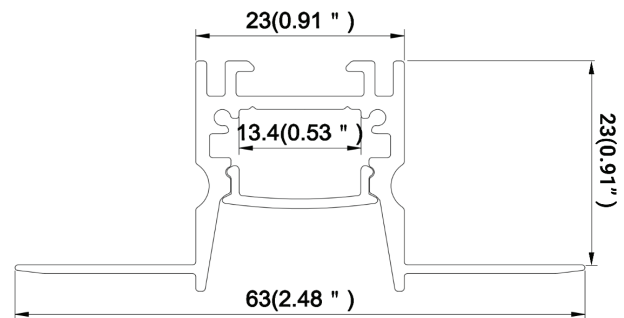

PRODUCT DESCRIPTION

Designed to be recessed into drywall, the AL 177 aluminum channel is suitable for ceiling, wall mount and decorative applications.

ORDERING CODE

AL	MODEL	LENGTH(in)
AL -	177	78

SPECIFICATION

Dimension	90.8mm x 14.8mm
Length	78"
Internal Width	13.4mm
Drywall Thickness	½" and 5/8"
Color	Black

DIMENSION

INSTALLATION

ACCESSORIES

AL -177 -EC

AL -177 -VCC

AL -177 -LC

AL -177 -CC