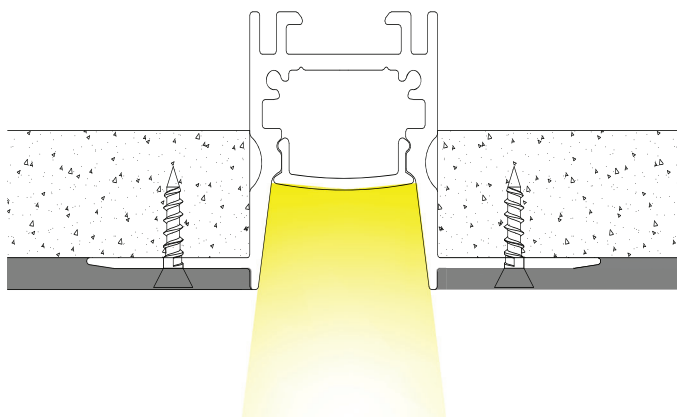

PRODUCT DESCRIPTION

Designed to be recessed into drywall, the AL 177 aluminum channel is suitable for ceiling, wall mount and decorative applications.

ORDERING CODE

AL	MODEL	LENGTH(in)
AL -	177	78

SPECIFICATION

Dimension	90.8mm x 14.8mm
Length	78"
Internal Width	13.4mm
Drywall Thickness	½" and 5/8"
Color	Black

DIMENSION

INSTALLATION

ACCESSORIES

AL -177 -EC

AL -177 -VCC

AL -177 -LC

AL -177 -CC