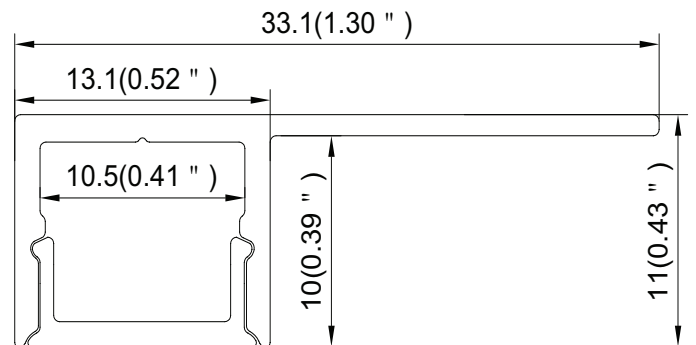

PRODUCT DESCRIPTION

Designed to be used with ceramic tiles, adds dramatic finish to any renovation project. Ideal for commercial or residential application.

ORDERING CODE

AL	MODEL	LENGTH(in)
AL -	087	- 78

SPECIFICATION

Dimension	33.1mm x 11mm
Length	78"
Internal Width	10.5mm
Color	Silver

DIMENSION

INSTALLATION

ACCESSORIES

AL -087 -EC