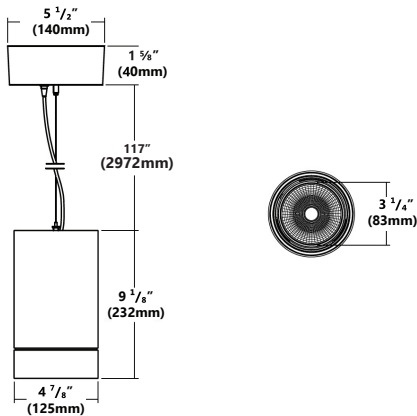

Canister Pendant Large Pendent LED Downlight

Dimensions Diagonal Cut