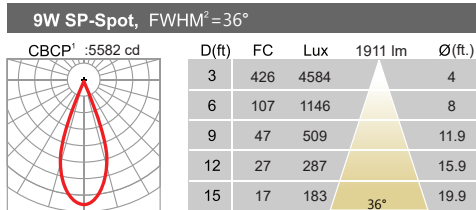

Photometric Data

Accessory

AL-E250

90 minute emergency backup driver

Vyvyd Lighting Inc.

www.vyvydlighting.ca
info@vyvydlighting.ca
(905)669-3888

220 Viceroy Rd, Unit 14
Concord, Ontario,
Canada, L4K 3C2

©2023 Vyvyd Lighting Inc. All rights reserved. This document may be subject to change. No representation or warranty as to the accuracy or completeness of the information included herein is given any liability for any action in reliance thereon is disclaimed. All trademarks are owned by Vyvyd Lighting Inc. and their respective owners.