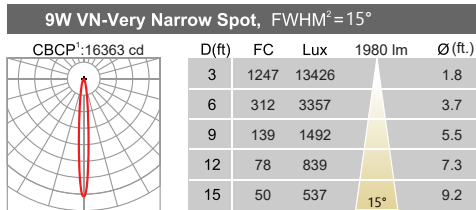

Photometric Data

Accessory

AL-E250

90 minute emergency backup driver

Vyvyd Lighting Inc.

www.vyvydlighting.ca
info@vyvydlighting.ca
(905)669-3888

220 Viceroy Rd, Unit 14
Concord, Ontario,
Canada, L4K 3C2

©2023 Vyvyd Lighting Inc. All rights reserved. This document may be subject to change. No representation or warranty as to the accuracy or completeness of the information included herein is given any liability for any action in reliance thereon is disclaimed. All trademarks are owned by Vyvyd Lighting Inc. and their respective owners.