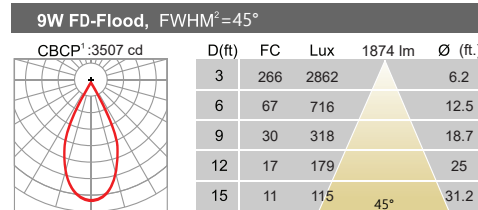

Photometric Data

Accessory

AL-E250

90 minute emergency backup driver

Vyvyd Lighting Inc.

www.vyvydlighting.ca
info@vyvydlighting.ca
(905)669-3888

220 Viceroy Rd, Unit 14
Concord, Ontario,
Canada, L4K 3C2

©2023 Vyvyd Lighting Inc. All rights reserved. This document may be subject to change. No representation or warranty as to the accuracy or completeness of the information included herein is given any liability for any action in reliance thereon is disclaimed. All trademarks are owned by Vyvyd Lighting Inc. and their respective owners.