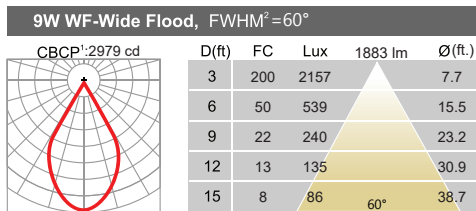

Photometric Data

Accessory

AL-E250

90 minute emergency backup driver

Vyvyd Lighting Inc.

www.vyvydlighting.ca
info@vyvydlighting.ca
(905)669-3888

220 Viceroy Rd, Unit 14
Concord, Ontario,
Canada, L4K 3C2

©2023 Vyvyd Lighting Inc. All rights reserved. This document may be subject to change. No representation or warranty as to the accuracy or completeness of the information included herein is given any liability for any action in reliance thereon is disclaimed. All trademarks are owned by Vyvyd Lighting Inc. and their respective owners.