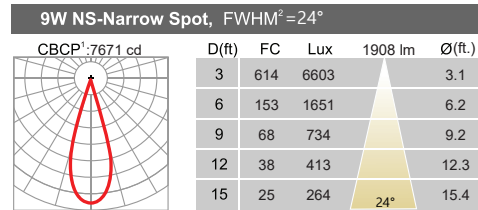

Photometric Data

Accessory

AL-E250

90 minute emergency backup driver

Vyvyd Lighting Inc.

www.vyvydlighting.ca
info@vyvydlighting.ca
(905)669-3888

220 Viceroy Rd, Unit 14
Concord, Ontario,
Canada, L4K 3C2

©2023 Vyvyd Lighting Inc. All rights reserved. This document may be subject to change. No representation or warranty as to the accuracy or completeness of the information included herein is given any liability for any action in reliance thereon is disclaimed. All trademarks are owned by Vyvyd Lighting Inc. and their respective owners.