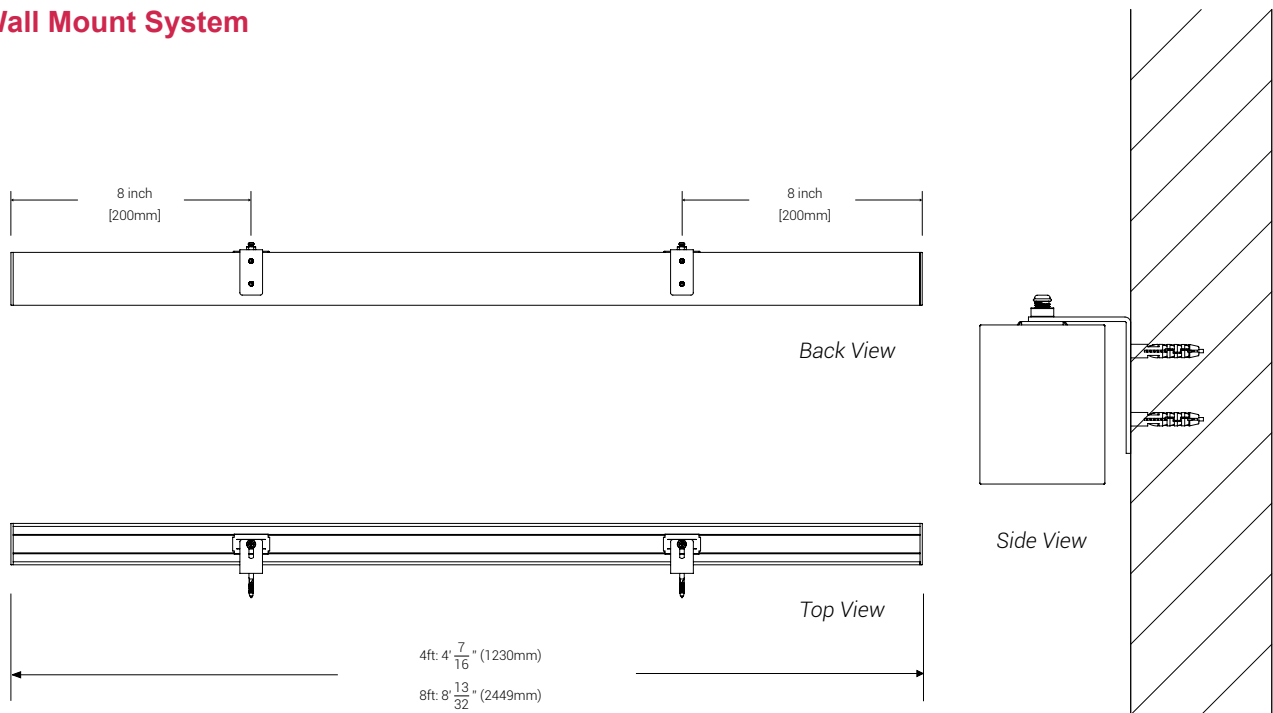

Phecda SD2.5

Linear Suspension Direct

2.5" Wide | 888lm/ft | 8.5W/ft

Specification Sheet

Project Name :
Location :
Quantity :
Date :
Note :

Feature

The minimalist linear design of Line collection offers a contemporary appeal and a pleasant ambient light. It is available in surface mount, Wall mount or suspended versions. The acrylic diffuser, enclosed in an extruded aluminum housing, evenly distributes the light and totally eliminates bright dots. The Line comes in a range of sizes from 4 feet and 8 feet to adapt to various ceiling areas.

Size

Order Information

Example: SD2.5-S-4-30K-BK-EMC

Model	Mounting	Length	colour	Finish	Options
SD2.5					
SD2.5 - 2.5" aperture	C - Ceiling mount S - Suspension W - Wall mount	4 - 4 Feet 6 - 6 Feet 8 - 8 Feet C - Custom	30K - 3000K 35K - 3500K 40K - 4000K	BK - Black WH - White SL - Silver	EMC - Emergency Driver

PC-01-180

Extension connector to connect profiles.

EX-CC-01

Extension connector to connect cables.

Phecda SD2.5 Linear Suspension Direct

Suspension System

Suspension Accessories

PW-NC-01
Pendant wire,
Non-power side,
with clips, 70 inches.

PW-PC-01
Pendant wire, Power
side, with clips, canopy.
70 inches.

Phecda SD2.5 Linear Suspension Direct

Wall Mount System

Wall Mount System

WL-CL-01

Wall mounted accessories, with clips to be attached on the fixture.