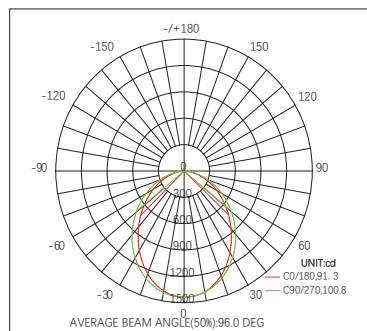

Specification

- **CRI:** 90+
- **Beam Angle:** 96°
- **IP Grade:** IP40
- **Power:** 8.5W/ft
- **Lumen:** 838~888lm/ft
- **Efficiency:** 98.5~105lm/W
- **Dimming Range:** 0-10V / 1~100%
- **Voltage [V]:** AC100-277V / 50~60Hz
- **Operating Temperature:** -20°C ~ +45°C
- **Warranty:** 5 years

Size

Order Information

Example: SD2.5-S-4-30K-BK-EMC

Model	Mounting	Length	colour	Finish	Options
SD2.5					
SD2.5 - 2.5" aperture	C - Ceiling mount S - Suspension W - Wall mount	4 - 4 Feet 6 - 6 Feet 8 - 8 Feet C - Custom	30K - 3000K 35K - 3500K 40K - 4000K	BK - Black WH - White SL - Silver	EMC - Emergency Driver

Photometric Data

Performance

Size	CCT	Power[W]	Lumen[lm]
4ft	3000K	34	3350
	3500K	34	3450
	4000K	34	3550
6ft	3000K	51	5025
	3500K	51	5178
	4000K	51	5330
8ft	3000K	68	6700
	3500K	68	6903
	4000K	68	7105

Extension