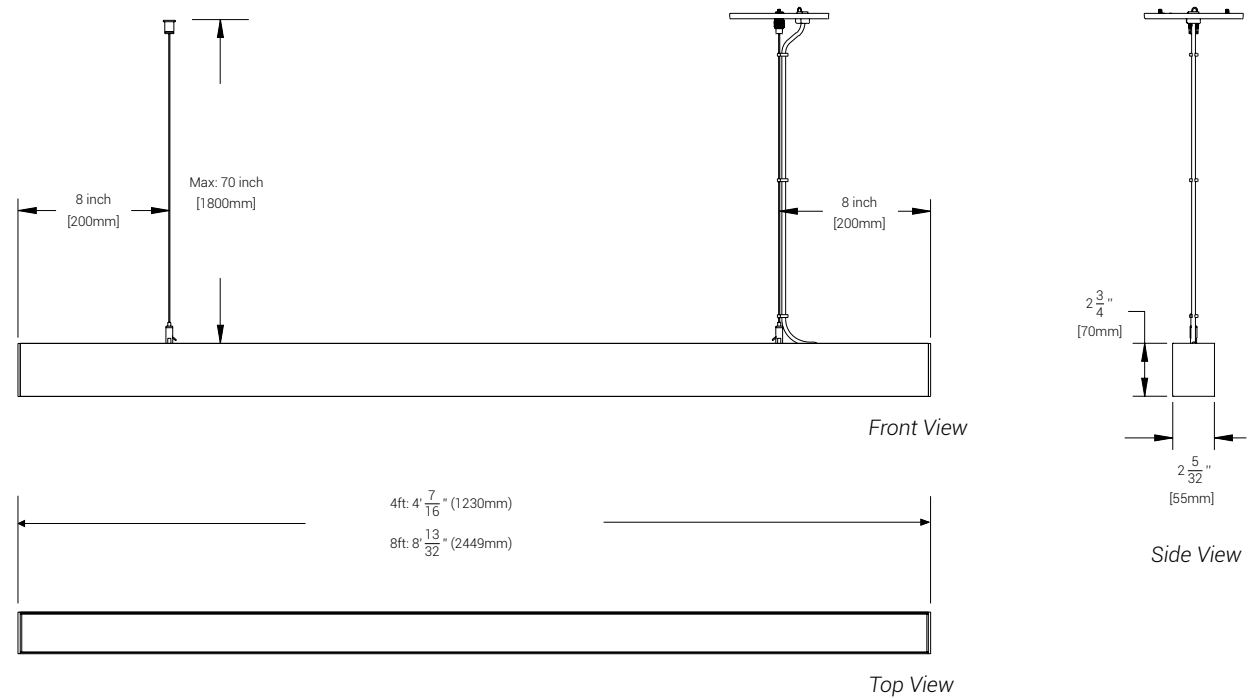

Phecda SD2.5

Linear Suspension Direct

2.5" Wide | 888lm/ft | 8.5W/ft

Specification Sheet

Project Name :
Location :
Quantity :
Date :
Note :

Feature

The minimalist linear design of Line collection offers a contemporary appeal and a pleasant ambient light. It is available in surface mount, Wall mount or suspended versions. The acrylic diffuser, enclosed in an extruded aluminum housing, evenly distributes the light and totally eliminates bright dots. The Line comes in a range of sizes from 4 feet and 8 feet to adapt to various ceiling areas.

Size

Order Information

Example: SD2.5-S-4-30K-BK-EMC

Model	Mounting	Length	colour	Finish	Options
SD2.5					
SD2.5 - 2.5" aperture	C - Ceiling mount S - Suspension W - Wall mount	4 - 4 Feet 6 - 6 Feet 8 - 8 Feet C - Custom	30K - 3000K 35K - 3500K 40K - 4000K	BK - Black WH - White SL - Silver	EMC - Emergency Driver

PC-01-180

Extension connector to connect profiles.

EX-CC-01

Extension connector to connect cables.

Phecda SD2.5 Linear Suspension Direct

Suspension System

Suspension Accessories

PW-NC-01
Pendant wire,
Non-power side,
with clips, 70 inches.

PW-PC-01
Pendant wire, Power
side, with clips, canopy.
70 inches.

Phecda SD2.5 Linear Suspension Direct

Wall Mount System

Wall Mount System

WL-CL-01

Wall mounted accessories, with clips to be attached on the fixture.