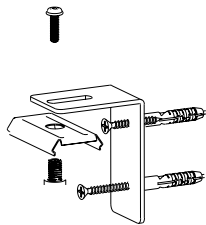

PC-01-180

Extension connector to connect profiles.

EX-CC-01

Extension connector to connect cables.

Phecda SD2.5 Linear Suspension Direct

Suspension System

Suspension Accessories

PW-NC-01
Pendant wire,
Non-power side,
with clips, 70 inches.

PW-PC-01
Pendant wire, Power
side, with clips, canopy.
70 inches.

Phecda SD2.5 Linear Suspension Direct

Wall Mount System

Wall Mount System

WL-CL-01

Wall mounted accessories, with clips to be attached on the fixture.