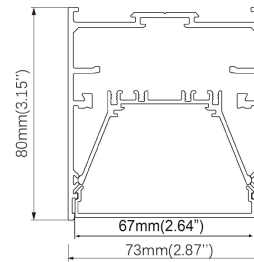

Phecda SD2.5

Linear Suspension Direct

2.5" Wide | 888lm/ft | 8.5W/ft

Specification Sheet

Project Name :
Location :
Quantity :
Date :
Note :

Feature

The minimalist linear design of Line collection offers a contemporary appeal and a pleasant ambient light. It is available in surface mount, Wall mount or suspended versions. The acrylic diffuser, enclosed in an extruded aluminum housing, evenly distributes the light and totally eliminates bright dots. The Line comes in a range of sizes from 4 feet and 8 feet to adapt to various ceiling areas.

Specification

- **CRI:** 90+
- **Beam Angle:** 96°
- **IP Grade:** IP40
- **Power:** 8.5W/ft
- **Lumen:** 838~888lm/ft
- **Efficiency:** 98.5~105lm/W
- **Dimming Range:** 0-10V / 1~100%
- **Voltage [V]:** AC100-277V / 50~60Hz
- **Operating Temperature:** -20°C ~ +45°C
- **Warranty:** 5 years

Size

Order Information

Example: SD2.5-S-4-30K-BK-EMC

Model	Mounting	Length	colour	Finish	Options
SD2.5					
SD2.5 - 2.5" aperture	C - Ceiling mount S - Suspension W - Wall mount	4 - 4 Feet 6 - 6 Feet 8 - 8 Feet C - Custom	30K - 3000K 35K - 3500K 40K - 4000K	BK - Black WH - White SL - Silver	EMC - Emergency Driver

Photometric Data

Performance

Size	CCT	Power[W]	Lumen[lm]
4ft	3000K	34	3350
	3500K	34	3450
	4000K	34	3550
6ft	3000K	51	5025
	3500K	51	5178
	4000K	51	5330
8ft	3000K	68	6700
	3500K	68	6903
	4000K	68	7105

Extension