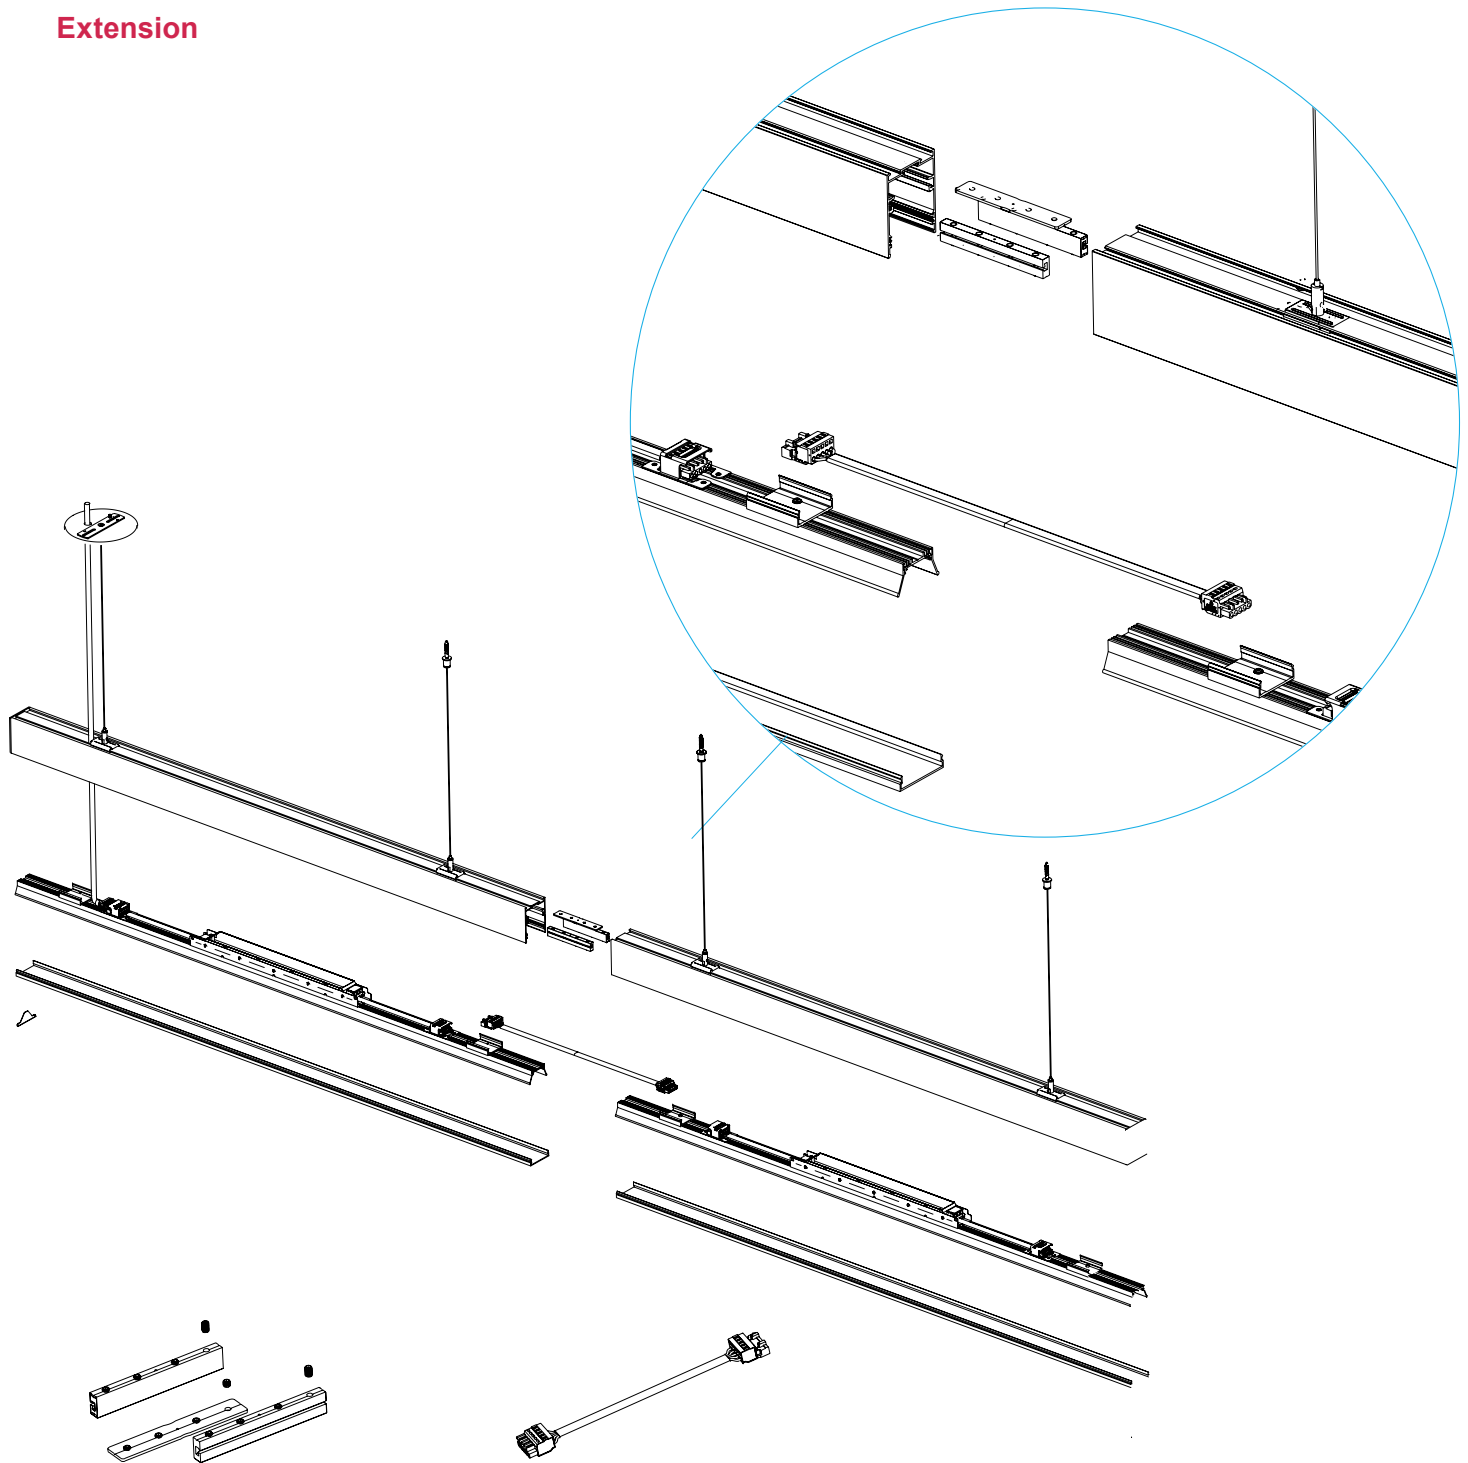

Phecda SD2.5

Linear Suspension Direct

2.5" Wide | 888lm/ft | 8.5W/ft

Specification Sheet

Project Name :
Location :
Quantity :
Date :
Note :

Feature

The minimalist linear design of Line collection offers a contemporary appeal and a pleasant ambient light. It is available in surface mount, Wall mount or suspended versions. The acrylic diffuser, enclosed in an extruded aluminum housing, evenly distributes the light and totally eliminates bright dots. The Line comes in a range of sizes from 4 feet and 8 feet to adapt to various ceiling areas.

Size

Order Information

Example: SD2.5-S-4-30K-BK-EMC

Model	Mounting	Length	colour	Finish	Options
SD2.5					
SD2.5 - 2.5" aperture	C - Ceiling mount S - Suspension W - Wall mount	4 - 4 Feet 6 - 6 Feet 8 - 8 Feet C - Custom	30K - 3000K 35K - 3500K 40K - 4000K	BK - Black WH - White SL - Silver	EMC - Emergency Driver

PC-01-180

Extension connector to connect profiles.

EX-CC-01

Extension connector to connect cables.

Phecda SD2.5 Linear Suspension Direct

Suspension System

Suspension Accessories

PW-NC-01
Pendant wire,
Non-power side,
with clips, 70 inches.

PW-PC-01
Pendant wire, Power
side, with clips, canopy.
70 inches.

Phecda SD2.5 Linear Suspension Direct

Wall Mount System

Wall Mount System

WL-CL-01

Wall mounted accessories, with clips to be attached on the fixture.