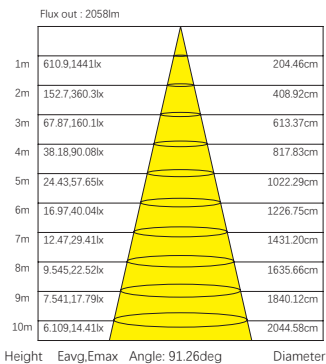

Specification

- **CRI:** 90+
- **Beam Angle:** 96°
- **IP Grade:** IP40
- **Power:** 8.5W/ft
- **Lumen:** 838~888lm/ft
- **Efficiency:** 98.5~105lm/W
- **Dimming Range:** 0-10V / 1~100%
- **Voltage [V]:** AC100-277V / 50~60Hz
- **Operating Temperature:** -20°C ~ +45°C
- **Warranty:** 5 years

Size

Order Information

Example: SD2.5-S-4-30K-BK-EMC

Model	Mounting	Length	colour	Finish	Options
SD2.5					
SD2.5 - 2.5" aperture	C - Ceiling mount S - Suspension W - Wall mount	4 - 4 Feet 6 - 6 Feet 8 - 8 Feet C - Custom	30K - 3000K 35K - 3500K 40K - 4000K	BK - Black WH - White SL - Silver	EMC - Emergency Driver

Photometric Data

Performance

Size	CCT	Power[W]	Lumen[lm]
4ft	3000K	34	3350
	3500K	34	3450
	4000K	34	3550
6ft	3000K	51	5025
	3500K	51	5178
	4000K	51	5330
8ft	3000K	68	6700
	3500K	68	6903
	4000K	68	7105

Extension