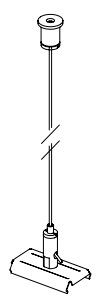

Phecda SD2.5

Linear Suspension Direct

2.5" Wide | 888lm/ft | 8.5W/ft

Specification Sheet

Project Name :
Location :
Quantity :
Date :
Note :

Feature

The minimalist linear design of Line collection offers a contemporary appeal and a pleasant ambient light. It is available in surface mount, Wall mount or suspended versions. The acrylic diffuser, enclosed in an extruded aluminum housing, evenly distributes the light and totally eliminates bright dots. The Line comes in a range of sizes from 4 feet and 8 feet to adapt to various ceiling areas.

Size

Order Information

Example: SD2.5-S-4-30K-BK-EMC

Model	Mounting	Length	colour	Finish	Options
SD2.5					
SD2.5 - 2.5" aperture	C - Ceiling mount S - Suspension W - Wall mount	4 - 4 Feet 6 - 6 Feet 8 - 8 Feet C - Custom	30K - 3000K 35K - 3500K 40K - 4000K	BK - Black WH - White SL - Silver	EMC - Emergency Driver

PC-01-180

Extension connector to connect profiles.

EX-CC-01

Extension connector to connect cables.

Phecda SD2.5 Linear Suspension Direct

Suspension System

Suspension Accessories

PW-NC-01
Pendant wire,
Non-power side,
with clips, 70 inches.

PW-PC-01
Pendant wire, Power
side, with clips, canopy.
70 inches.

Phecda SD2.5 Linear Suspension Direct

Wall Mount System

Wall Mount System

WL-CL-01

Wall mounted accessories, with clips to be attached on the fixture.