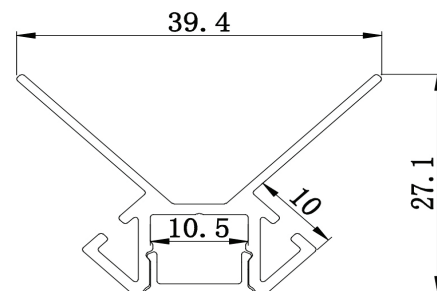

PRODUCT DESCRIPTION

Designed to be used with ceramic tiles, adds dramatic finish to any renovation project. Ideal for commercial or residential application.

ORDERING CODE

AL MODEL LENGTH(in)

AL - 089 - 78

SPECIFICATION

Dimension	39.4mm x 27.1mm
Length	78"
Internal Width	10.5mm
Color	Silver

DIMENSION

INSTALLATION

ACCESSORIES

AL -089 -EC