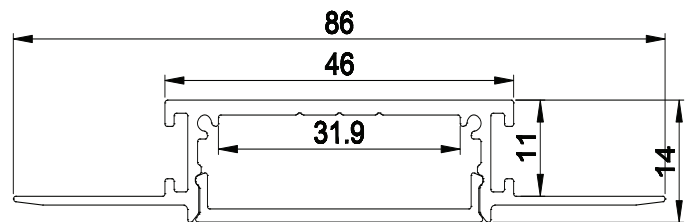

PRODUCT DESCRIPTION

For 5/8" drywall. Designed to be recessed into drywall, the AL 081-R aluminum channel is suitable for ceiling, wall mount and decorative applications.

ORDERING CODE

AL	MODEL	LENGTH(in)
AL -	081-R	118

SPECIFICATION

Dimension	86mm x 14mm
Length	118"
Internal Width	31.9mm
Drywall Thickness	5/8"
Color	Silver

DIMENSION

INSTALLATION

STEP1

STEP2

STEP3

STEP4