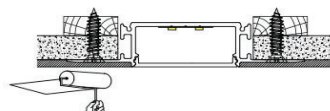

PRODUCT DESCRIPTION

For 5/8" drywall. Designed to be recessed into drywall, the AL 081-R aluminum channel is suitable for ceiling, wall mount and decorative applications.

ORDERING CODE

AL	MODEL	LENGTH(in)
AL -	081-R	118

SPECIFICATION

Dimension	86mm x 14mm
Length	118"
Internal Width	31.9mm
Drywall Thickness	5/8"
Color	Silver

DIMENSION

INSTALLATION

STEP1

STEP2

STEP3

STEP4