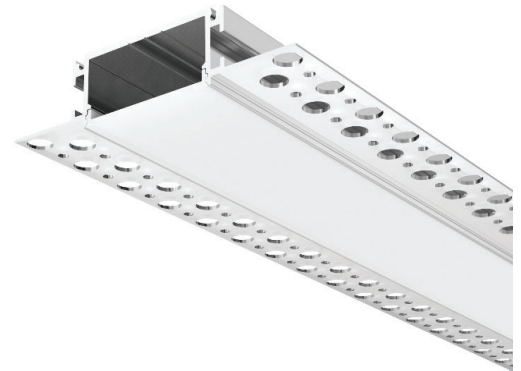

PRODUCT DESCRIPTION

For 5/8" drywall. Designed to be recessed into drywall, the AL 081-R aluminum channel is suitable for ceiling, wall mount and decorative applications.

ORDERING CODE

AL	MODEL	LENGTH(in)
AL -	081-R	118

SPECIFICATION

Dimension	86mm x 14mm
Length	118"
Internal Width	31.9mm
Drywall Thickness	5/8"
Color	Silver

DIMENSION

INSTALLATION

STEP1

STEP2

STEP3

STEP4