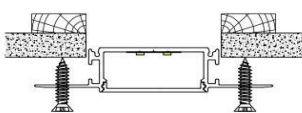

PRODUCT DESCRIPTION

For 5/8" drywall. Designed to be recessed into drywall, the AL 081-R aluminum channel is suitable for ceiling, wall mount and decorative applications.

ORDERING CODE

AL	MODEL	LENGTH(in)
AL -	081-R	118

SPECIFICATION

Dimension	86mm x 14mm
Length	118"
Internal Width	31.9mm
Drywall Thickness	5/8"
Color	Silver

DIMENSION

INSTALLATION

STEP1

STEP2

STEP3

STEP4