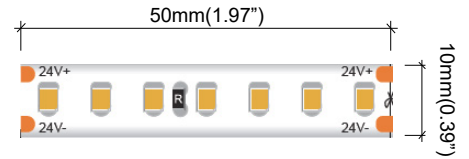

### Product Description

LV3 strip light is the high density high output strip light with 160 LED per meter. It is ideal for accent lighting, such as cove lighting or under kitchen cabinets and counter tops. 3oz Copper FPC provides good heat dissipation for LEDs to perform and last. The LED tape light can be easily installed with its peel-and-stick 3MTMVHBTM adhesive backing.

### Order Information

Example: 2835-24V-160-22-4.4W-IP20

Series	Voltage	LED Density	Colour Temperature	Power	IP20
2835	24V	160		4.4 W	
High-Output LED Chips	24VDC Input	160 LED/m	<b>22</b> - 2200K, CRI>90 <b>27</b> - 2700K, CRI>90 <b>30</b> - 3000K, CRI>90 <b>35</b> - 3500K, CRI>90 <b>40</b> - 4000K, CRI>90	4.4W/ft	Dry Location

### Dimension

### Specifications

<b>Length Per Roll:</b>	5m (16.4ft)	<b>Adhesive:</b>	3M VHB
<b>Input Power:</b>	24VDC	<b>Strip Width:</b>	10 mm (0.39 inch)
<b>Rated Power:</b>	4.4W/ft (63.86W/5m)	<b>FPC Material:</b>	3oz Copper
<b>CRI(Ra):</b>	90+	<b>Dimmable:</b>	Yes
<b>Lumen Output:</b>	2700K: 522lm/ft 3000K: 560lm/ft 3500K: 577lm/ft 4000K: 594lm/ft	<b>Cutting Interval:</b>	50mm (1.97 inch)
		<b>Lumen Maintenance:</b>	70% @ 60,000 Hrs