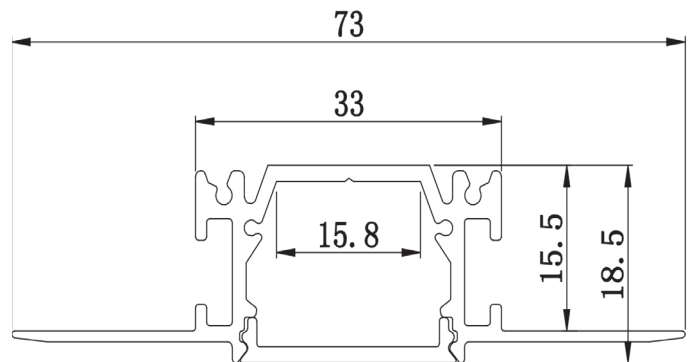

**PRODUCT DESCRIPTION**

For 5/8" drywall. Designed to be recessed into drywall, the AL 080 aluminum channel is suitable for ceiling, wall mount and decorative applications.

**ORDERING CODE**

AL	MODEL	LENGTH(in)
AL -	080	118

**SPECIFICATION**

<b>Dimension</b>	73mm x 18.5mm
<b>Length</b>	118"
<b>Internal Width</b>	15.8mm
<b>Drywall Thickness</b>	5/8"
<b>Color</b>	Silver

**DIMENSION**

**INSTALLATION**

**ACCESSORIES**