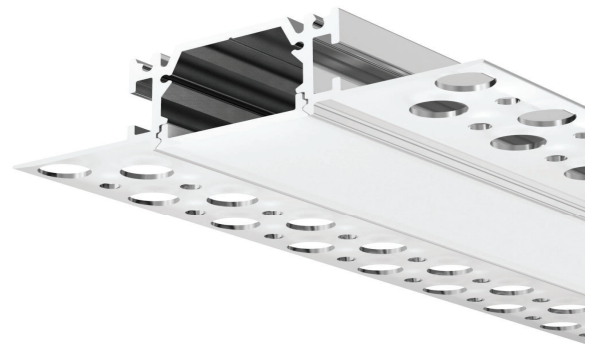

**PRODUCT DESCRIPTION**

For 5/8" drywall. Designed to be recessed into drywall, the AL 080 aluminum channel is suitable for ceiling, wall mount and decorative applications.

**ORDERING CODE**

AL	MODEL	LENGTH(in)
AL -	080	118

**SPECIFICATION**

<b>Dimension</b>	73mm x 18.5mm
<b>Length</b>	118"
<b>Internal Width</b>	15.8mm
<b>Drywall Thickness</b>	5/8"
<b>Color</b>	Silver

**DIMENSION**

**INSTALLATION**

**ACCESSORIES**