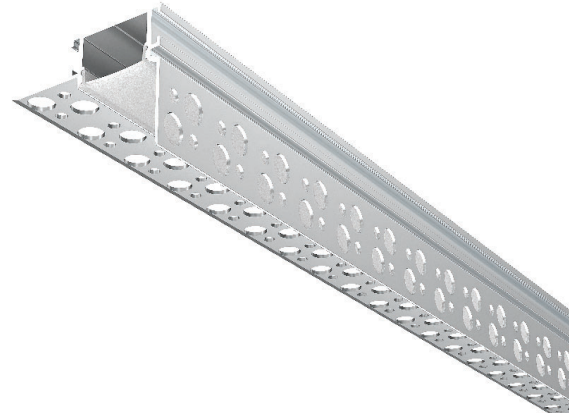

**PRODUCT DESCRIPTION**

For 1/2" drywall. Designed to be recessed into drywall, the AL 071-S aluminum channel is suitable for ceiling, wall mount and decorative applications.

**ORDERING CODE**

AL      MODEL      LENGTH(in)

AL - 071-S - 118

**SPECIFICATION**

<b>Dimension</b>	49mm x 34.9mm
<b>Length</b>	118"
<b>Internal Width</b>	20.7mm
<b>Drywall Thickness</b>	1/2"
<b>Color</b>	Silver

**DIMENSION**

**INSTALLATION**

**ACCESSORIES**