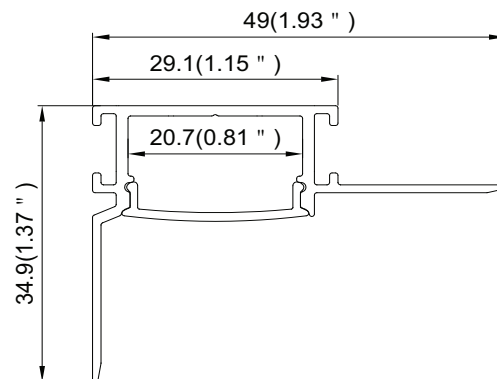

**PRODUCT DESCRIPTION**

For 1/2" drywall. Designed to be recessed into drywall, the AL 071-S aluminum channel is suitable for ceiling, wall mount and decorative applications.

**ORDERING CODE**

AL      MODEL      LENGTH(in)

AL - 071-S - 118

**SPECIFICATION**

<b>Dimension</b>	49mm x 34.9mm
<b>Length</b>	118"
<b>Internal Width</b>	20.7mm
<b>Drywall Thickness</b>	1/2"
<b>Color</b>	Silver

**DIMENSION**

**INSTALLATION**

**ACCESSORIES**