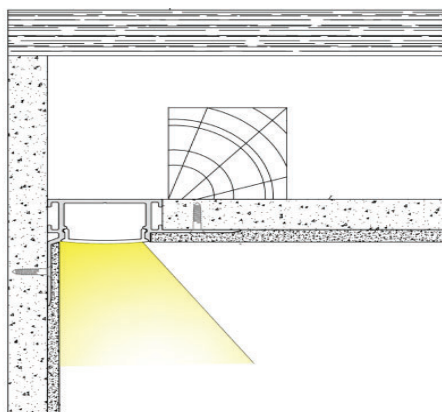

**PRODUCT DESCRIPTION**

For 1/2" drywall. Designed to be recessed into drywall, the AL 071-S aluminum channel is suitable for ceiling, wall mount and decorative applications.

**ORDERING CODE**

AL      MODEL      LENGTH(in)

AL - 071-S - 118

**SPECIFICATION**

<b>Dimension</b>	49mm x 34.9mm
<b>Length</b>	118"
<b>Internal Width</b>	20.7mm
<b>Drywall Thickness</b>	1/2"
<b>Color</b>	Silver

**DIMENSION**

**INSTALLATION**

**ACCESSORIES**