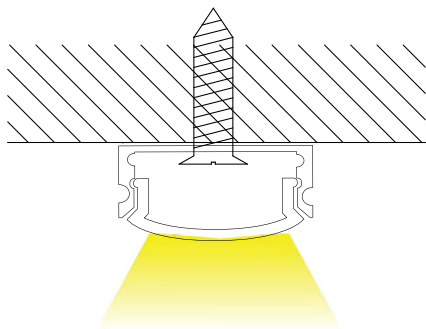

**PRODUCT DESCRIPTION**

This profile is 7 mm thick and 17 mm wide, and is compatible with all of our LED strip lights. Perfect for tight spots, it will be very discreet and will stand out.

**ORDERING CODE**

MODEL	LENGTH(in)
1205	98

**SPECIFICATION**

<b>Dimension</b>	7.1mm x 17.3mm
<b>Length</b>	98"
<b>Internal Width</b>	13.97mm
<b>Color</b>	Silver

**DIMENSION**

**INSTALLATION**

**ACCESSORIES**

1205-MC

1205-EC