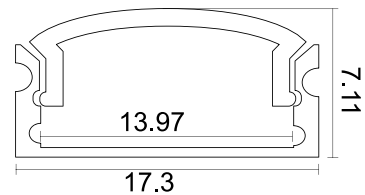

**PRODUCT DESCRIPTION**

This profile is 7 mm thick and 17 mm wide, and is compatible with all of our LED strip lights. Perfect for tight spots, it will be very discreet and will stand out.

**ORDERING CODE**

MODEL	LENGTH(in)
1205	98

**SPECIFICATION**

<b>Dimension</b>	7.1mm x 17.3mm
<b>Length</b>	98"
<b>Internal Width</b>	13.97mm
<b>Color</b>	Silver

**DIMENSION**

**INSTALLATION**

**ACCESSORIES**

1205-MC

1205-EC