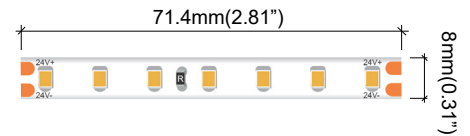

LV2 LED Strip Light

2835 | 24VDC | 120 LED/m

3 W/ft | 416 lm/ft | Ra90+

Specification Sheet

Project Name :
Location :
Quantity :
Date :
Note :

Product Description

LV2 strip light is the stander strip light with 120 LED per meter. It is ideal for accent lighting, such as cove lighting or under kitchen cabinets and counter tops. 3oz Copper FPC provides good heat dissipation for LEDs to perform and last. The LED tape light can be easily installed with its peel-and-stick 3MTMVHBTM adhesive backing.

Order Information

Example: 2835-24V-120-22-3W-IP20

Series	Voltage	LED Density	Colour Temperature	Power	IP20
2835	24V	120		3W	
High-Output LED Chips	24VDC Input	120 LED/m	22 - 2200K, CRI>90 27 - 2700K, CRI>90 30 - 3000K, CRI>90 35 - 3500K, CRI>90 40 - 4000K, CRI>90	3W/ft	Dry Location

Dimension

Specifications

Length Per Roll:	5m (16.4ft)	Adhesive:	3M VHB
Input Power:	24VDC	Strip Width:	8 mm (0.31 inch)
Rated Power:	3W/ft (50.18W/5m)	FPC Material:	3oz Copper
CRI(Ra):	90+	Dimmable:	Yes
Lumen Output:	2700K: 366lm/ft 3000K: 392lm/ft 3500K: 404lm/ft 4000K: 416lm/ft	Cutting Interval:	71.4mm (2.81 inch)
		Lumen Maintenance:	70% @ 60,000 Hrs