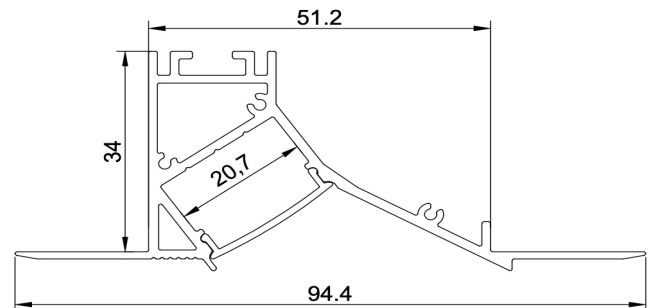

PRODUCT DESCRIPTION

Designed to be recessed into drywall, the AL 126 aluminum channel is suitable for ceiling, wall mount and decorative applications.

ORDERING CODE

AL	MODEL	LENGTH(in)
AL -	126	- 78

SPECIFICATION

Dimension	94.4mm x 34mm
Length	78"
Internal Width	20.7mm
Drywall Thickness	1/2" and 5/8"
Color	White

DIMENSION

INSTALLATION

ACCESSORIES

AL -126 -EC