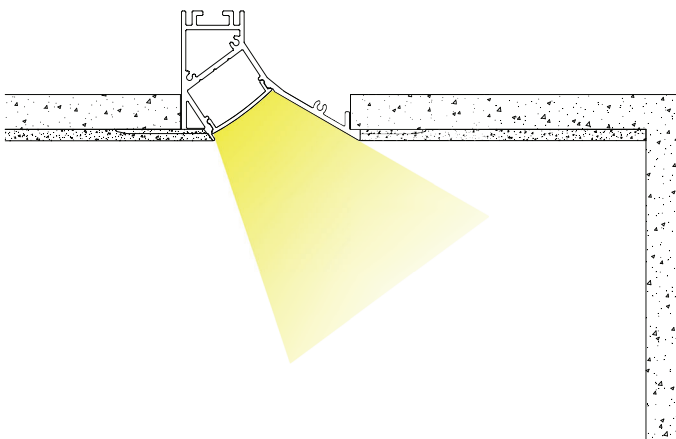

PRODUCT DESCRIPTION

Designed to be recessed into drywall, the AL 126 aluminum channel is suitable for ceiling, wall mount and decorative applications.

ORDERING CODE

AL	MODEL	LENGTH(in)
AL -	126	- 78

SPECIFICATION

Dimension	94.4mm x 34mm
Length	78"
Internal Width	20.7mm
Drywall Thickness	1/2" and 5/8"
Color	White

DIMENSION

INSTALLATION

ACCESSORIES

AL -126 -EC