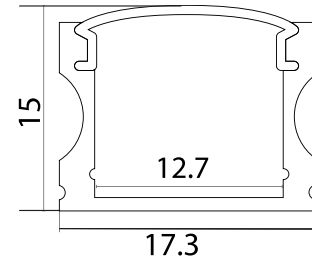

ORDERING CODE

MODEL   LENGTH(in)

1202

98

SPECIFICATION

Dimension   15mm x 17.3mm

Length   98"

Internal Width   12.7mm

Color   Silver

DIMENSION

INSTALLATION

ACCESSORIES

1202-MC

1202-EC