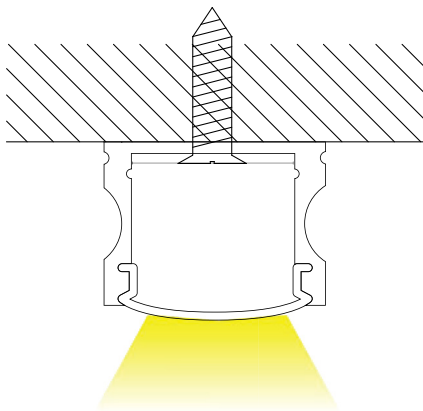

ORDERING CODE

MODEL LENGTH(in)

1202

98

SPECIFICATION

Dimension 15mm x 17.3mm

Length 98"

Internal Width 12.7mm

Color Silver

DIMENSION

INSTALLATION

ACCESSORIES

1202-MC

1202-EC