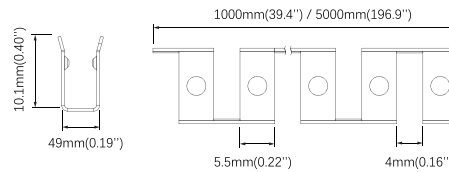

Flexible Profile
NS0410-S-Flexible Profile