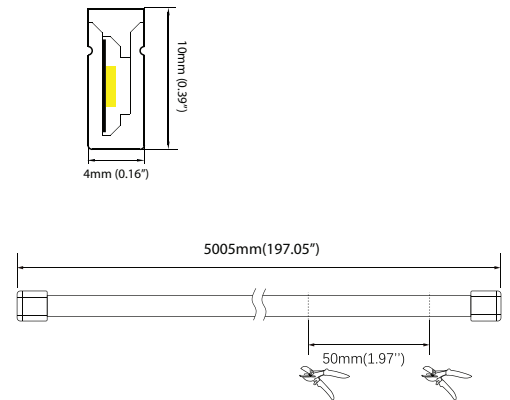

### Order Information

Example: NSS0612-24V-30-5

Series	Voltage	Colour Temperature	Length
<b>NS0410-S</b>	<b>24V</b>		<b>5</b>
Side Bend Neon Strip	24VDC Input	<b>24</b> - 2400K <b>27</b> - 2700K <b>30</b> - 3000K <b>35</b> - 3500K <b>40</b> - 4000K	5 - 5m (197.05in)

### Dimension

### Specifications

<b>Length Per Roll:</b>	5m (197.05in)	<b>Total Wattage:</b>	48W(5m)
<b>Input Power:</b>	24VDC	<b>Brightness</b>	229lm/m(70lm/ft)
<b>Rated Power:</b>	9.6W/m (2.93W/ft)	<b>Cutting Interval:</b>	50 mm
<b>CRI(Ra):</b>	85+	<b>Lumen Maintenance:</b>	70% @ 30,000 Hrs
<b>Light transmittance:</b>	19%	<b>Max Run:</b>	5m (16.44 ft)
<b>Beam Angle</b>	113°		

## Photometric Data

Remark: Output data is from test result of 4000K neon light : Tolerance +10%.

Flux out: 577.2lm

Height	Eavg,Emax	Angle:116.13deg	Diameter
1m	66.33,250.0lx		320.85cm
2m	16.58,62.49lx		641.69cm
3m	7.370,27.77lx		962.54cm
4m	4.146,15.62lx		1283.38cm
5m	2.653,9.999lx		1604.23cm
6m	1.843,6.944lx		1925.07cm
7m	1.354,5.101lx		2245.92cm
8m	1.036,3.906lx		2566.76cm
9m	0.8189,3.086lx		2887.61cm
10m	0.6633,2.500lx		3208.45cm