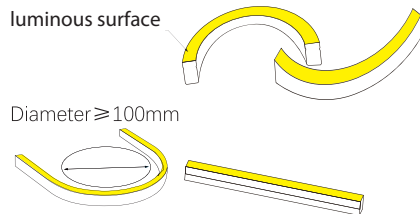

Bending Program

✓ Correct bending direction and bending radius