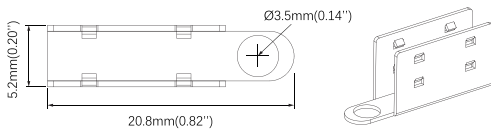

### Dimension

### Specifications

<b>Length Per Roll:</b>	5m (197.05in)	<b>Total Wattage:</b>	48W(5m)
<b>Input Power:</b>	24VDC	<b>Brightness</b>	229lm/m(70lm/ft)
<b>Rated Power:</b>	9.6W/m (2.93W/ft)	<b>Cutting Interval:</b>	50 mm
<b>CRI(Ra):</b>	85+	<b>Lumen Maintenance:</b>	70% @ 30,000 Hrs
<b>Light transmittance:</b>	19%	<b>Max Run:</b>	5m (16.44 ft)
<b>Beam Angle</b>	113°		

## Photometric Data

Remark: Output data is from test result of 4000K neon light : Tolerance +10%.

Flux out: 577.2lm

Height	Eavg,Emax	Angle:116.13deg	Diameter
1m	66.33,250.0lx		320.85cm
2m	16.58,62.49lx		641.69cm
3m	7.370,27.77lx		962.54cm
4m	4.146,15.62lx		1283.38cm
5m	2.653,9.999lx		1604.23cm
6m	1.843,6.944lx		1925.07cm
7m	1.354,5.101lx		2245.92cm
8m	1.036,3.906lx		2566.76cm
9m	0.8189,3.086lx		2887.61cm
10m	0.6633,2.500lx		3208.45cm

## Accessories

**End cap**  
NS0410-S-End Cap

**Power Feed End Cap**  
NS0410-S-Feed End Cap

**Flexible Profile**  
NS0410-S-Flexible Profile

**Clip**  
NS0410-S-Clip

**Profile**  
NS0410-S-Profile