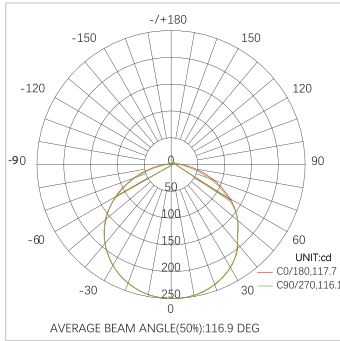

### Order Information

Example: NSS0612-24V-30-5

Series	Voltage	Colour Temperature	Length
<b>NS0410-S</b>	<b>24V</b>		<b>5</b>
Side Bend Neon Strip	24VDC Input	<b>24</b> - 2400K <b>27</b> - 2700K <b>30</b> - 3000K <b>35</b> - 3500K <b>40</b> - 4000K	5 - 5m (197.05in)

### Dimension

### Specifications

<b>Length Per Roll:</b>	5m (197.05in)	<b>Total Wattage:</b>	48W(5m)
<b>Input Power:</b>	24VDC	<b>Brightness</b>	229lm/m(70lm/ft)
<b>Rated Power:</b>	9.6W/m (2.93W/ft)	<b>Cutting Interval:</b>	50 mm
<b>CRI(Ra):</b>	85+	<b>Lumen Maintenance:</b>	70% @ 30,000 Hrs
<b>Light transmittance:</b>	19%	<b>Max Run:</b>	5m (16.44 ft)
<b>Beam Angle</b>	113°		

## Photometric Data

Remark: Output data is from test result of 4000K neon light : Tolerance +10%.

Flux out: 577.2lm

Height	Eavg,Emax	Angle:116.13deg	Diameter
1m	66.33,250.0lx		320.85cm
2m	16.58,62.49lx		641.69cm
3m	7.370,27.77lx		962.54cm
4m	4.146,15.62lx		1283.38cm
5m	2.653,9.999lx		1604.23cm
6m	1.843,6.944lx		1925.07cm
7m	1.354,5.101lx		2245.92cm
8m	1.036,3.906lx		2566.76cm
9m	0.8189,3.086lx		2887.61cm
10m	0.6633,2.500lx		3208.45cm