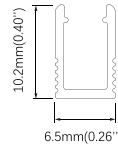

### Dimension

### Specifications

<b>Length Per Roll:</b>	5m (197.05in)	<b>Total Wattage:</b>	48W(5m)
<b>Input Power:</b>	24VDC	<b>Brightness</b>	229lm/m(70lm/ft)
<b>Rated Power:</b>	9.6W/m (2.93W/ft)	<b>Cutting Interval:</b>	50 mm
<b>CRI(Ra):</b>	85+	<b>Lumen Maintenance:</b>	70% @ 30,000 Hrs
<b>Light transmittance:</b>	19%	<b>Max Run:</b>	5m (16.44 ft)
<b>Beam Angle</b>	113°		

## Photometric Data

Remark: Output data is from test result of 4000K neon light : Tolerance +10%.

Flux out: 577.2lm

Height	Eavg,Emax	Angle:116.13deg	Diameter
1m	66.33,250.0lx		320.85cm
2m	16.58,62.49lx		641.69cm
3m	7.370,27.77lx		962.54cm
4m	4.146,15.62lx		1283.38cm
5m	2.653,9.999lx		1604.23cm
6m	1.843,6.944lx		1925.07cm
7m	1.354,5.101lx		2245.92cm
8m	1.036,3.906lx		2566.76cm
9m	0.8189,3.086lx		2887.61cm
10m	0.6633,2.500lx		3208.45cm

## Accessories

**End cap**  
NS0410-S-End Cap

**Power Feed End Cap**  
NS0410-S-Feed End Cap

**Flexible Profile**  
NS0410-S-Flexible Profile

**Clip**  
NS0410-S-Clip

**Profile**  
NS0410-S-Profile