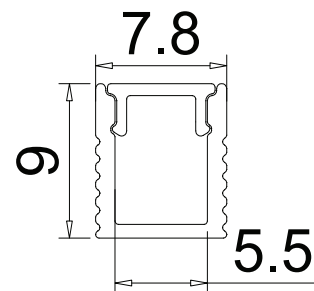

PRODUCT DESCRIPTION

Compact design profile can be recessed or surface mount, perfect for residential or commercial millwork.

ORDERING CODE

AL MODEL LENGTH(in)

AL - 073 - 98

SPECIFICATION

Dimension	7.8mm x 9mm
Length	98"
Internal Width	5.5mm
Color	Silver

DIMENSION

INSTALLATION

ACCESSORIES

AL -073 -EC

AL -073 -MC