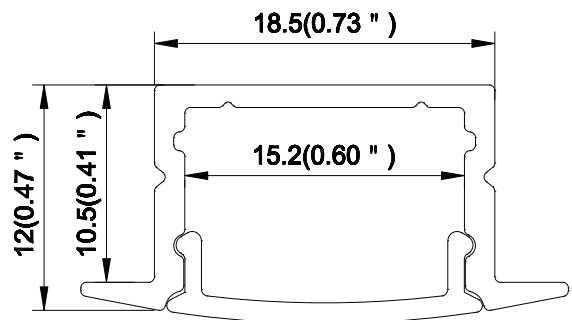

PRODUCT DESCRIPTION

Recessed profile, perfect for under cabinet lighting or shelf. Ideal for commercial or residential application.

ORDERING CODE

AL MODEL LENGTH(in)

AL - 149 - 98

SPECIFICATION

Dimension	18.5mm x12mm
Length	98"
Internal Width	15.2mm
Color	Silver

DIMENSION

INSTALLATION

ACCESSORIES

AL -149 -EC