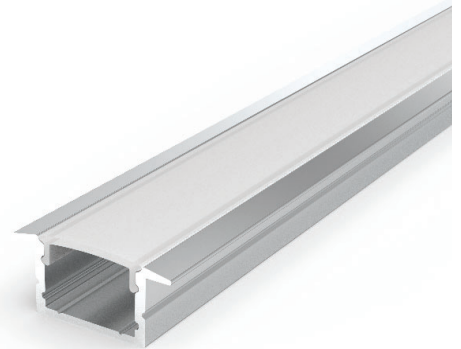

PRODUCT DESCRIPTION

Recessed profile, perfect for under cabinet lighting or shelf. Ideal for commercial or residential application.

ORDERING CODE

AL MODEL LENGTH(in)

AL - 149 - 98

SPECIFICATION

Dimension	18.5mm x12mm
Length	98"
Internal Width	15.2mm
Color	Silver