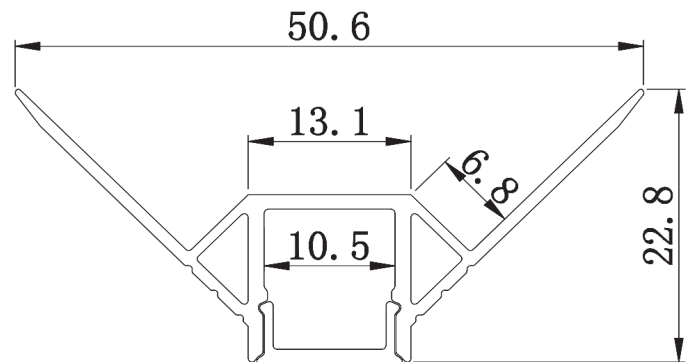

**PRODUCT DESCRIPTION**

For 1/2" drywall. Designed to be recessed into drywall, the AL 070-R aluminum channel is suitable for ceiling, wall mount and decorative applications.

**ORDERING CODE**

AL      MODEL      LENGTH(in)

AL - 070-R - 118

**SPECIFICATION****Dimension** 50.6mm x 22.8mm**Length** 118"**Internal Width** 10.5mm**Drywall Thickness** 1/2"**Color** Silver**DIMENSION****INSTALLATION****ACCESSORIES**

AL -070-R -EC