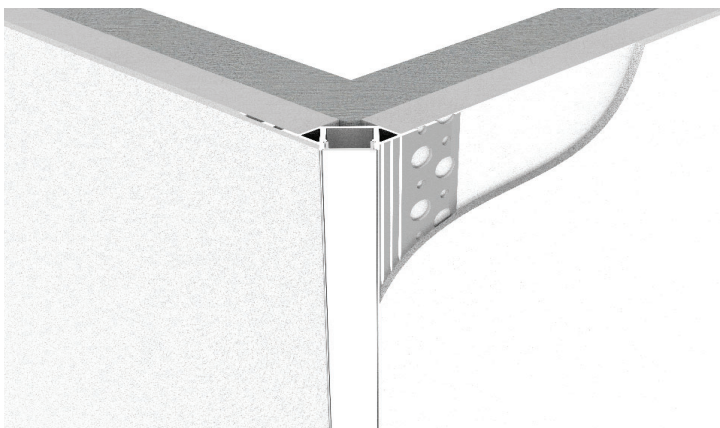

**PRODUCT DESCRIPTION**

For 1/2" drywall. Designed to be recessed into drywall, the AL 070-R aluminum channel is suitable for ceiling, wall mount and decorative applications.

**ORDERING CODE**

AL      MODEL      LENGTH(in)

AL - 070-R - 118

**SPECIFICATION****Dimension** 50.6mm x 22.8mm**Length** 118"**Internal Width** 10.5mm**Drywall Thickness** 1/2"**Color** Silver**DIMENSION****INSTALLATION****ACCESSORIES**

AL -070-R -EC