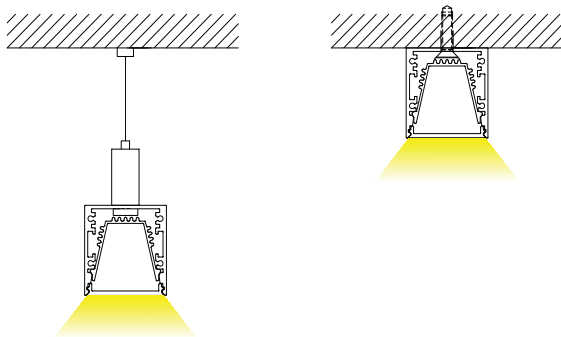

PRODUCT DESCRIPTION

Special design hanging fixture, with separated heatsink insert. Suitable for commercial or residential application.

ORDERING CODE

AL	MODEL	LENGTH(in)
AL -	3030	78

SPECIFICATION

Dimension	30mm x 32mm
Length	78"
Internal Width	13mm
Color	Silver

DIMENSION

INSTALLATION

ACCESSORIES

AL -3030 -EC

AL -3030 -VCC

AL -3030 -CC

AL -3030 -LC