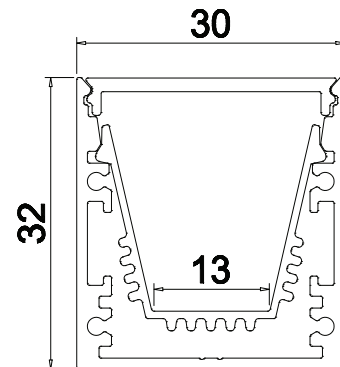

PRODUCT DESCRIPTION

Special design hanging fixture, with separated heatsink insert. Suitable for commercial or residential application.

ORDERING CODE

AL	MODEL	LENGTH(in)
AL -	3030	78

SPECIFICATION

Dimension	30mm x 32mm
Length	78"
Internal Width	13mm
Color	Silver

DIMENSION

INSTALLATION

ACCESSORIES

AL -3030 -EC

AL -3030 -VCC

AL -3030 -CC

AL -3030 -LC