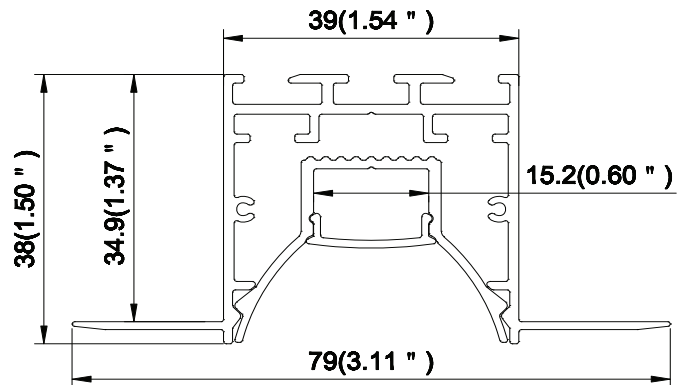

PRODUCT DESCRIPTION

Designed to be recessed into drywall, the AL 165 aluminum channel is suitable for ceiling, wall mount and decorative applications.

ORDERING CODE

AL	MODEL	LENGTH(in)
AL -	165	78

SPECIFICATION

Dimension	79mm x 38mm
Length	78"
Internal Width	15.2mm
Drywall Thickness	½" and 5/8"
Color	Silver

DIMENSION

INSTALLATION

ACCESSORIES

AL -165 -EC

AL -165 -LC