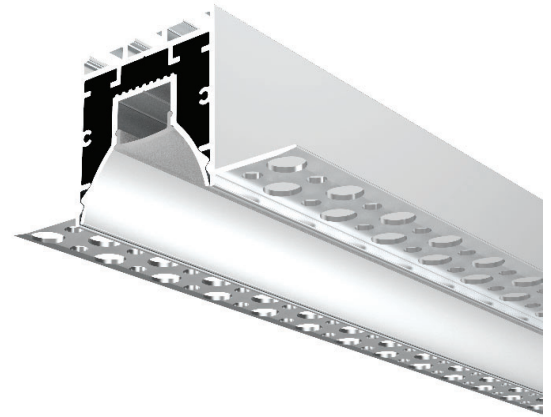

PRODUCT DESCRIPTION

Designed to be recessed into drywall, the AL 165 aluminum channel is suitable for ceiling, wall mount and decorative applications.

ORDERING CODE

AL	MODEL	LENGTH(in)
AL -	165	78

SPECIFICATION

Dimension	79mm x 38mm
Length	78"
Internal Width	15.2mm
Drywall Thickness	½" and 5/8"
Color	Silver

DIMENSION

INSTALLATION

ACCESSORIES

AL -165 -EC

AL -165 -LC