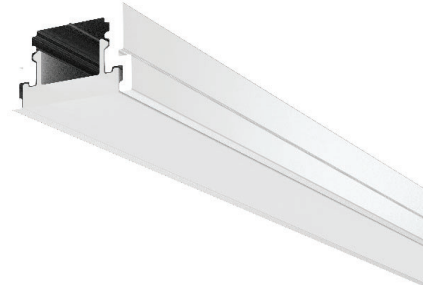

**PRODUCT DESCRIPTION**

Heavy duty aluminium base with shatter prove acrylic cover, Ideal for recess in ground, around heavy traffic areas. Can be installed outside with proper waterproofing strip lights.

**ORDERING CODE**

AL      MODEL      LENGTH(in)

AL - 131 - 98

**SPECIFICATION**

**Dimension**      22mm x13mm

**Length**      98"

**Internal Width**      12.3mm

**Color**      Silver