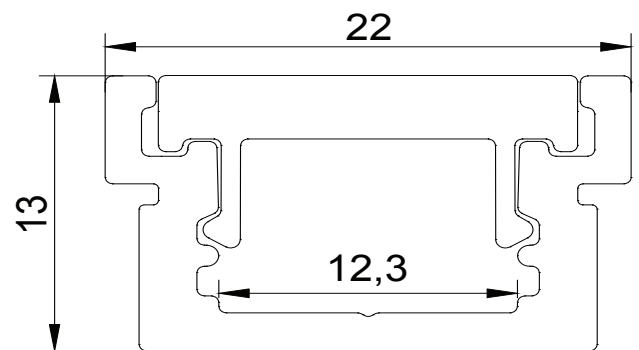

**PRODUCT DESCRIPTION**

Heavy duty aluminium base with shatter prove acrylic cover, Ideal for recess in ground, around heavy traffic areas. Can be installed outside with proper waterproofing strip lights.

**ORDERING CODE**

AL      MODEL      LENGTH(in)

AL - 131 - 98

**SPECIFICATION**

**Dimension**      22mm x13mm

**Length**      98"

**Internal Width**      12.3mm

**Color**      Silver

**DIMENSION**

**INSTALLATION**

**ACCESSORIES**

AL -131 -EC