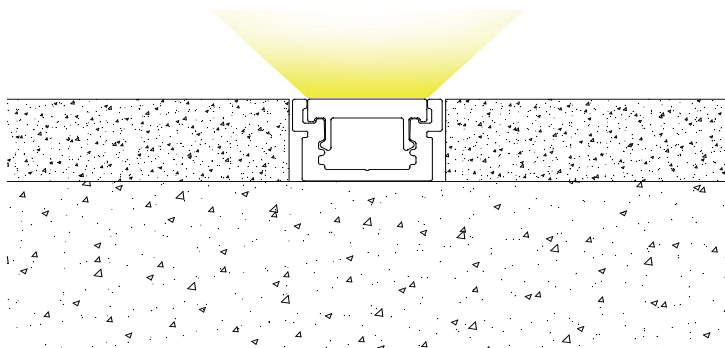

INSTALLATION

ACCESSORIES

AL -131 -EC