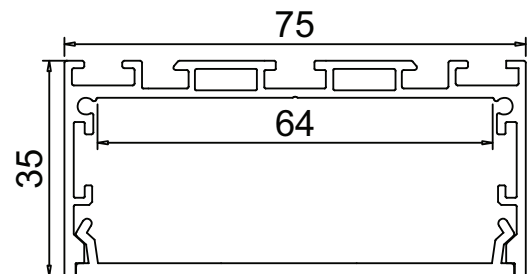

PRODUCT DESCRIPTION

Hanging pendant design, inside slot and connection hardware make it easy to create shapes like square, rectangular or hexagon fixtures. Ideal for commercial or residential application.

ORDERING CODE

AL	MODEL	LENGTH(in)
AL -	048-R1	98

SPECIFICATION

Dimension	75mm x 35mm
Length	98"
Internal Width	64mm
Color	Silver

DIMENSION

INSTALLATION

ACCESSORIES

AL- 148-R1 -EC