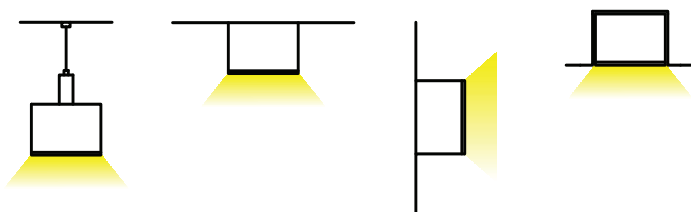

PRODUCT DESCRIPTION

Hanging pendant design, inside slot and connection hardware make it easy to create shapes like square, rectangular or hexagon fixtures. Ideal for commercial or residential application.

ORDERING CODE

AL	MODEL	LENGTH(in)
AL -	048-R1	98

SPECIFICATION

Dimension	75mm x 35mm
Length	98"
Internal Width	64mm
Color	Silver

DIMENSION

INSTALLATION

ACCESSORIES

AL- 148-R1 -EC