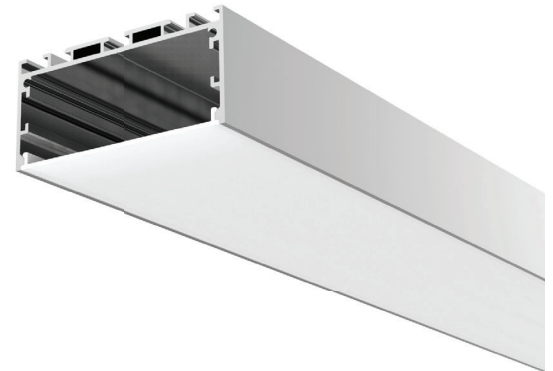

PRODUCT DESCRIPTION

Hanging pendant design, inside slot and connection hardware make it easy to create shapes like square, rectangular or hexagon fixtures. Ideal for commercial or residential application.

ORDERING CODE

AL	MODEL	LENGTH(in)
AL -	048-R1	98

SPECIFICATION

Dimension	75mm x 35mm
Length	98"
Internal Width	64mm
Color	Silver

DIMENSION

INSTALLATION

ACCESSORIES

AL- 148-R1 -EC