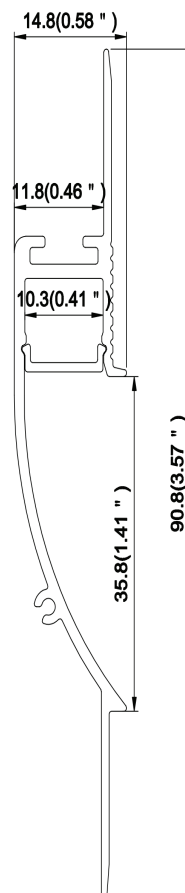

PRODUCT DESCRIPTION

For 1/2" drywall. Designed to be recessed into drywall, the AL 186 aluminum channel is suitable for ceiling, wall mount and decorative applications.

ORDERING CODE

AL	MODEL	LENGTH(in)
AL -	186	78

SPECIFICATION

Dimension	90.8mm x 14.8mm
Length	78"
Internal Width	10.3mm
Drywall Thickness	1/2"
Color	White

DIMENSION

INSTALLATION

ACCESSORIES

AL -186 -EC

AL -186 -CC

AL -186 -LC