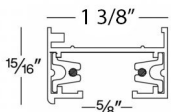

H / J / L / G Style Track

120V Single Circuit Track System

Specification Sheet

Project Name :

Location :

Quantity :

Date :

Note :

L - Style

Live End
BX Connector
BXLE

"L" Connector
L

"T" Connector
T

"X" Connector
X

Floating Canopy
FC

Monopoint Canopy Adapter
MP

Order Information

VH - H Style
VJ - J Style
VL - L Style
VG - G Style

8 - 8ft Track
4 - 4ft Track
L - "L" Connector
T - "T" Connector
I - "I" Connector

X - "X" Connector
BXLE - Live End BX Connector
FLX - Flexible Connector
FC - Floating Canopy
MP - Monopoint Canopy Adapter

WH - White
BK - Black