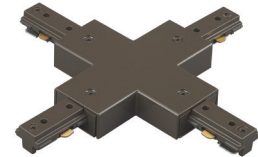

**H - Style**

**G - Style**

Live End  
BX Connector  
**BXLE**

"L" Connector  
**L**

"T" Connector  
**T**

"X" Connector  
**X**

"I" Connector  
**I**

Flexible Connector  
**FLX**

Floating Canopy  
**FC**

Monopoint Canopy Adapter  
**MP**

### Order Information

**VH** - H Style  
**VJ** - J Style  
**VL** - L Style  
**VG** - G Style

**8** - 8ft Track  
**4** - 4ft Track  
**L** - "L" Connector  
**T** - "T" Connector  
**I** - "I" Connector