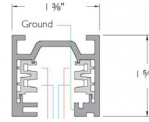

**H - Style**

**G - Style**

Live End  
BX Connector  
**BXLE**

"L" Connector  
**L**

"T" Connector  
**T**

"X" Connector  
**X**

"I" Connector  
**I**

Flexible Connector  
**FLX**

### Order Information

**VH** - H Style  
**VJ** - J Style  
**VL** - L Style  
**VG** - G Style

**8** - 8ft Track  
**4** - 4ft Track  
**L** - "L" Connector  
**T** - "T" Connector  
**I** - "I" Connector