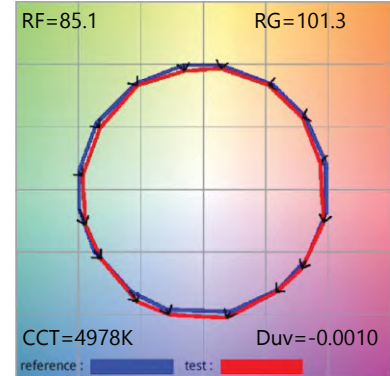

Order Information

Example: T636-20-27K-NS-H-B-HC

Model T636	Power 20	Colour Quality	Beam Angle	Adaptor
Canister Track Light	20 - 20W	27K - 2700K, CRI>95 30K - 3000K, CRI>95 35K - 3500K, CRI>95 40K - 4000K, CRI>95	NS - Narrow Spot SP - Spot FD - Flood WF - Wide Flood	H - Halo J - Juno L - Lightolier G - Global
Finish	Accessory			
B - Black W - White S - Silver	HC - Honeycomb Louver			

Colorimetric Data

30K, CRI>90

40K, CRI>90

50K, CRI>90

Compatible Dimmers

Lutron®		Leviton®	Cooper®
S-603PG	SELV-300P	IPI06-1LZ	DLC03P
DVCL-153P	TG-600P	6631-2	DAL06P
DV-600P	LG-600P	VPE06	SLC03P
TGCL-153P	CT-103P	6683-IW	
S-600P	MAELV-600	6161	
DVEL-303P	FAELV-500	6633-P	