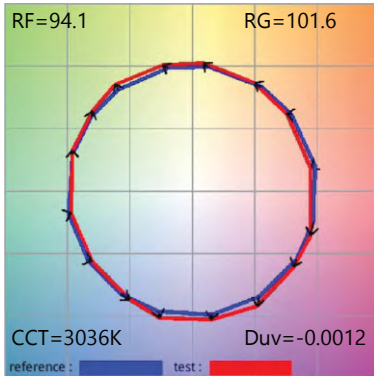

Canister Medium T636 Integrated D-COB LED Track Light

Colorimetric Data

30K, CRI>90