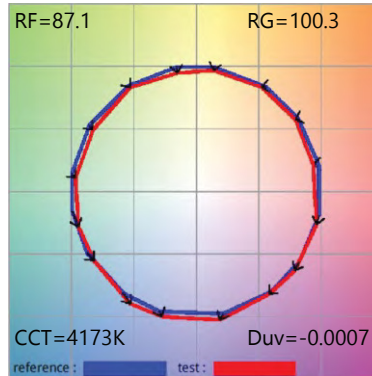

The data shown is for 3000K. Multiply FC by the following adjustment factors for other color temperatures.

Colour Temp.	2700K	3000K	3500K	4000K
Adjustment factors	0.98	1.0	1.02	1.05

Canister Medium T636 Integrated D-COB LED Track Light

Colorimetric Data

30K, CRI>90

40K, CRI>90

50K, CRI>90

Compatible Dimmers

Lutron®		Leviton®	Cooper®
S-603PG	SELV-300P	IPI06-1LZ	DLC03P
DVCL-153P	TG-600P	6631-2	DAL06P
DV-600P	LG-600P	VPE06	SLC03P
TGCL-153P	CT-103P	6683-IW	
S-600P	MAELV-600	6161	
DVEL-303P	FAELV-500	6633-P	