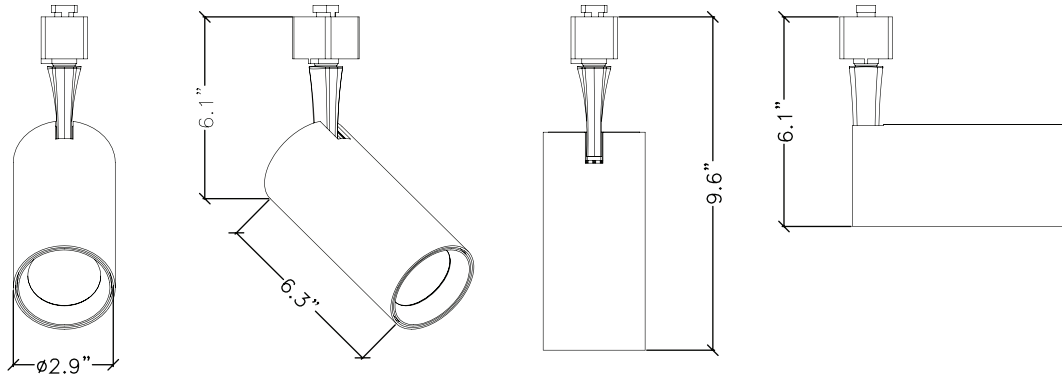

Canister Medium T636 Integrated D-COB LED Track Light

Dimensions

Photometric Data for 3000K

Narrow Spot

D (ft)	fc	1355 lumens	$\varnothing$ (in)
3	864		11
6	216		21
9	96		32
12	54		42
15	34		53

17°

Spot

D (ft)	fc	1468 lumens	$\varnothing$ (in)
3	792		15
6	197		30
9	88		45
12	49		59
15	32		74

24°

Flood

D (ft)	fc	1432 lumens	$\varnothing$ (in)
3	504		23
6	126		46
9	56		69
12	31		93
15	20		116

35°