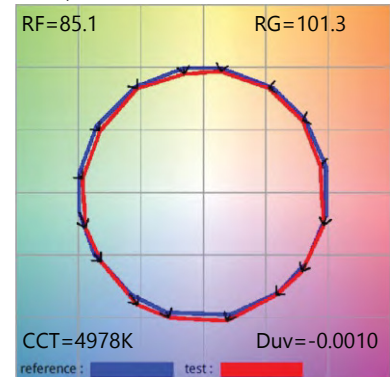

D (ft)	fc	2107 lumens	\varnothing (in)
3	650		22
6	162		43
9	72		64
12	40		86
15	26		108

33°

Wide Flood

D (ft)	fc	2258 lumens	\varnothing (in)
3	67		37
6	17		75
9	7		112
12	4		150
15	3		187

55°

The data shown is for 3000K. Multiply FC by the following adjustment factors for other color temperatures.

Colour Temp.	2700K	3000K	3500K	4000K
Adjustment factors	0.98	1.0	1.02	1.05

Canister Large T638 Integrated D-COB LED Track Light

Colorimetric Data

30K, CRI>90

40K, CRI>90

50K, CRI>90

Compatible Dimmers

Lutron®		Leviton®	Cooper®
S-603PG	SELV-300P	IPI06-1LZ	DLC03P
DVCL-153P	TG-600P	6631-2	DAL06P
DV-600P	LG-600P	VPE06	SLC03P
TGCL-153P	CT-103P	6683-IW	
S-600P	MAELV-600	6161	
DVEL-303P	FAELV-500	6633-P	