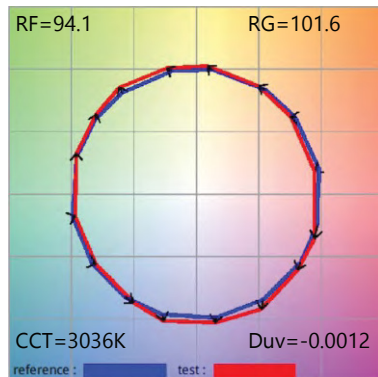

Canister Large T638 Integrated D-COB LED Track Light

Colorimetric Data

30K, CRI>90