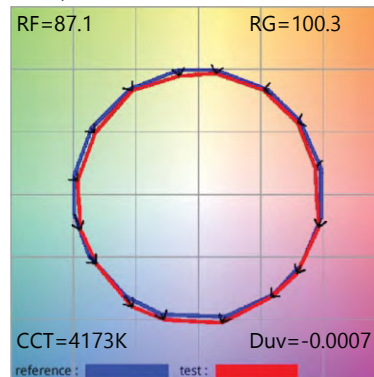

D (ft)	fc	2107 lumens	\varnothing (in)
3	650		22
6	162		43
9	72		64
12	40		86
15	26		108

33°

Wide Flood

D (ft)	fc	2258 lumens	\varnothing (in)
3	67		37
6	17		75
9	7		112
12	4		150
15	3		187

55°

The data shown is for 3000K. Multiply FC by the following adjustment factors for other color temperatures.

Colour Temp.	2700K	3000K	3500K	4000K
Adjustment factors	0.98	1.0	1.02	1.05

Canister Large T638 Integrated D-COB LED Track Light

Colorimetric Data

30K, CRI>90

40K, CRI>90

50K, CRI>90

Compatible Dimmers

Lutron®		Leviton®	Cooper®
S-603PG	SELV-300P	IPI06-1LZ	DLC03P
DVCL-153P	TG-600P	6631-2	DAL06P
DV-600P	LG-600P	VPE06	SLC03P
TGCL-153P	CT-103P	6683-IW	
S-600P	MAELV-600	6161	
DVEL-303P	FAELV-500	6633-P	