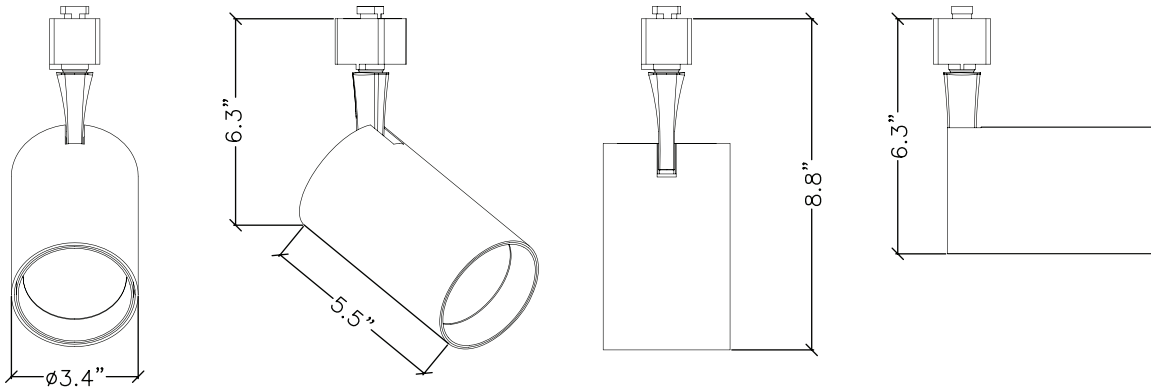

Canister Large T638 Integrated D-COB LED Track Light

Dimensions

Photometric Data for 3000K

Narrow Spot

D (ft)	fc	1750 lumens	$\varnothing$ (in)
3	1004		12
6	251		24
9	111		37
12	63		49
15	40		61

18°

Spot

D (ft)	fc	2009 lumens	$\varnothing$ (in)
3	940		17
6	235		33
9	104		50
12	59		66
15	38		82

26°

Flood

D (ft)	fc	2107 lumens	$\varnothing$ (in)
3	650		22
6	162		43
9	72		64
12	40		86
15	26		108

33°