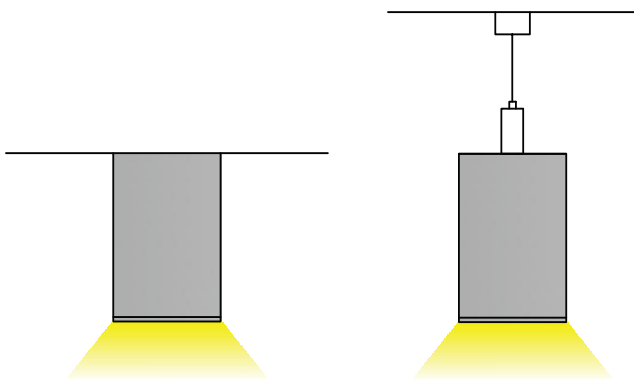

PRODUCT DESCRIPTION

Square lens design offers 3 side illumination effect, can be surface mount or as a hanging fixture. Suitable for commercial or residential project.

ORDERING CODE

AL	MODEL	LENGTH(in)
AL -	111-S	78

SPECIFICATION

Dimension	25.4mm x 28mm
Length	78"
Internal Width	22.8mm
Color	Silver

DIMENSION

INSTALLATION

ACCESSORIES

AL- 111-S -EC

AL- 111-S -MC