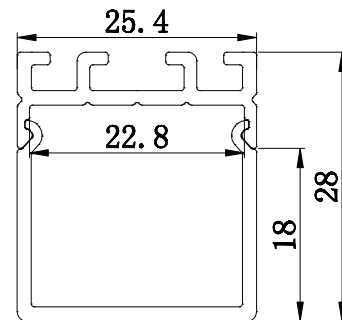

PRODUCT DESCRIPTION

Square lens design offers 3 side illumination effect, can be surface mount or as a hanging fixture. Suitable for commercial or residential project.

ORDERING CODE

AL	MODEL	LENGTH(in)
AL -	111-S	78

SPECIFICATION

Dimension	25.4mm x 28mm
Length	78"
Internal Width	22.8mm
Color	Silver

DIMENSION

INSTALLATION

ACCESSORIES

AL- 111-S -EC

AL- 111-S -MC