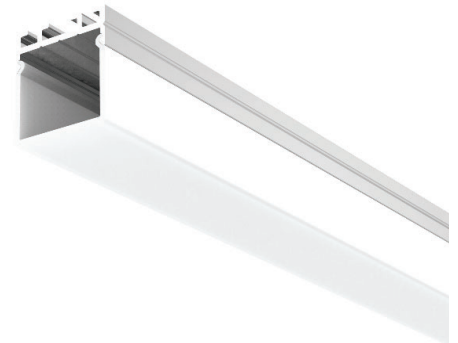

PRODUCT DESCRIPTION

Square lens design offers 3 side illumination effect, can be surface mount or as a hanging fixture. Suitable for commercial or residential project.

ORDERING CODE

AL	MODEL	LENGTH(in)
AL -	111-S	78

SPECIFICATION

Dimension	25.4mm x 28mm
Length	78"
Internal Width	22.8mm
Color	Silver

DIMENSION

INSTALLATION

ACCESSORIES

AL- 111-S -EC

AL- 111-S -MC