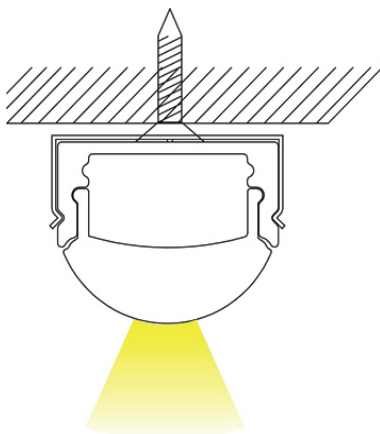

PRODUCT DESCRIPTION

Optic lens diffuser narrows the angle of illumination from 120 degree to around 60 degree, Ideal for wall washer effect application.

ORDERING CODE

AL	MODEL	LENGTH(in)
AL -	002-RL	- 98

SPECIFICATION

Dimension	17mm x 8.5mm
Length	98"
Internal Width	12.2mm
Color	Silver

DIMENSION

INSTALLATION

ACCESSORIES

AL -002-RL -EC

AL -002-RL -MC

AL -002-RL -AB