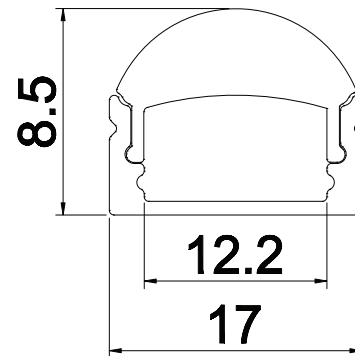

PRODUCT DESCRIPTION

Optic lens diffuser narrows the angle of illumination from 120 degree to around 60 degree, Ideal for wall washer effect application.

ORDERING CODE

AL	MODEL	LENGTH(in)
AL -	002-RL	- 98

SPECIFICATION

Dimension	17mm x 8.5mm
Length	98"
Internal Width	12.2mm
Color	Silver

DIMENSION

INSTALLATION

ACCESSORIES

AL -002-RL -EC

AL -002-RL -MC

AL -002-RL -AB