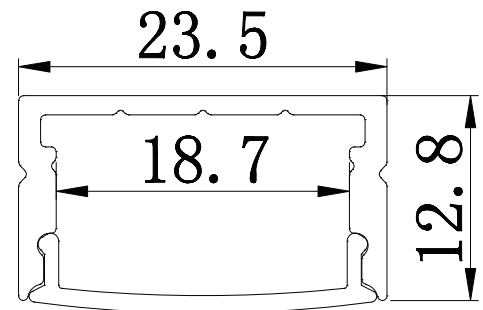

PRODUCT DESCRIPTION

1” wide surface mount profile, suitable for millwork application. Can be used as ceiling T-Bar lights (T-Bar clips required)

ORDERING CODE

AL MODEL LENGTH(in)

AL - 014-R - 98

SPECIFICATION

Dimension 23.5mm x 12.8mm

Length 98”

Internal Width 18.7mm

Color Silver

DIMENSION

INSTALLATION

ACCESSORIES

AL -014-R -EC