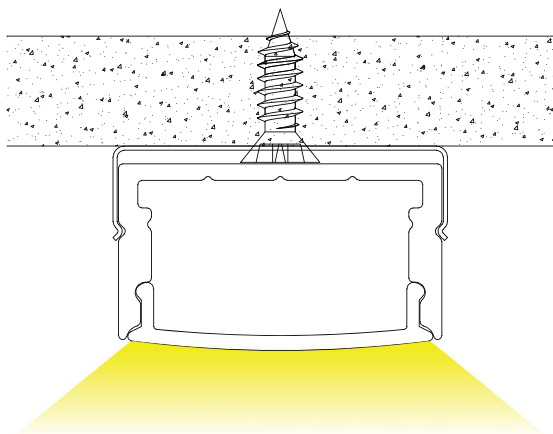

PRODUCT DESCRIPTION

1” wide surface mount profile, suitable for millwork application. Can be used as ceiling T-Bar lights (T-Bar clips required)

ORDERING CODE

AL MODEL LENGTH(in)

AL - 014-R - 98

SPECIFICATION

Dimension 23.5mm x 12.8mm

Length 98”

Internal Width 18.7mm

Color Silver

DIMENSION

INSTALLATION

ACCESSORIES

AL -014-R -EC