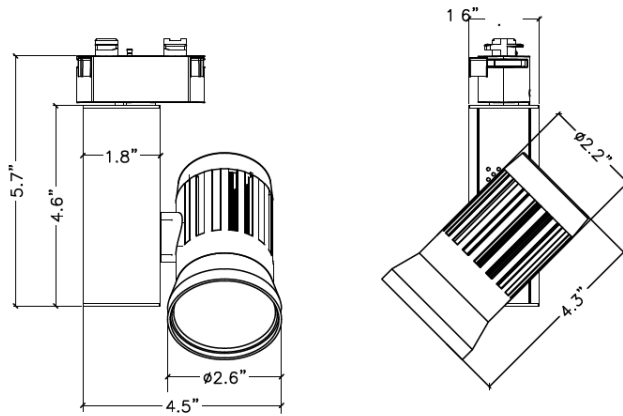

Rotate: 345°

THD <20%

Certification: cETLus

Warranty: 5 years limited warranty

Radiator T345 Integrated LED Lighting Fixture

Dimensions

Accessory

62-WW
Wall Wash Filter