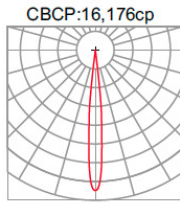

Radiator T345 Integrated LED Lighting Fixture

Photometric Data for 3000K

12W

ft	(fc)	740 lumens	Ø (inches)
3	1,797		6
6	449		12
9	200		18
12	112		24
15	72		30

8°

ft	(fc)	761 lumens	Ø (inches)
3	795		10
6	199		20
9	88		30
12	49		41
15	31		51

16°