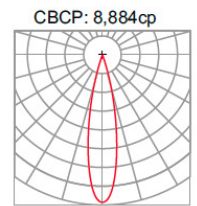

16°

ft	(fc)	865 lumens	Ø (inches)
3	472		14
6	118		28
9	52		41
12	29		55
15	19		69

22°

ft	(fc)	806 lumens	Ø (inches)
3	195		22
6	49		45
9	22		67
12	12		89
15	8		112

35°

ft	(fc)	791 lumens	Ø (inches)
3	137		
6	34		
9	15		
12	8		
15	5		

45°

20W

ft	(fc)	1662 lumens	Ø (inches)
3	1326		10
6	331		20
9	147		30
12	82		41
15	53		51

16°

ft	(fc)	1658 lumens	Ø (inches)
3	903		14
6	226		28
9	100		41
12	56		55
15	36		69

22°

ft	(fc)	1344 lumens	Ø (inches)
3	374		22
6	93		45
9	42		67
12	23		89
15	15		112

35°

ft	(fc)	1319 lumens	Ø (inches)
3	262		29
6	66		58
9	29		87
12	16		116
15	10		145

45°

The data shown is for 30C COB (3000K, 90CRI). Multiply fc by the following adjustment factors for other COBs.

Colour Temp.	25T	27T	30T	30C	35C	40T
Adjustment factors	0.88	0.92	0.96	1.00	1.02	1.07