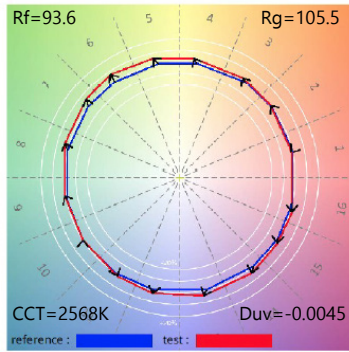

Radiator T345 Integrated LED Lighting Fixture

Colorimetric Data

25T, CRI : 96.56