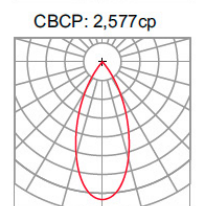

16°

ft	(fc)	865 lumens	Ø (inches)
3	472		14
6	118		28
9	52		41
12	29		55
15	19		69

22°

ft	(fc)	806 lumens	Ø (inches)
3	195		22
6	49		45
9	22		67
12	12		89
15	8		112

35°

ft	(fc)	791 lumens	Ø (inches)
3	137		
6	34		
9	15		
12	8		
15	5		

45°

20W

ft	(fc)	1662 lumens	Ø (inches)
3	1326		10
6	331		20
9	147		30
12	82		41
15	53		51

16°

ft	(fc)	1658 lumens	Ø (inches)
3	903		14
6	226		28
9	100		41
12	56		55
15	36		69

22°

ft	(fc)	1344 lumens	Ø (inches)
3	374		22
6	93		45
9	42		67
12	23		89
15	15		112

35°

ft	(fc)	1319 lumens	Ø (inches)
3	262		29
6	66		58
9	29		87
12	16		116
15	10		145

45°

The data shown is for 30C COB (3000K, 90CRI). Multiply fc by the following adjustment factors for other COBs.

Colour Temp.	25T	27T	30T	30C	35C	40T
Adjustment factors	0.88	0.92	0.96	1.00	1.02	1.07