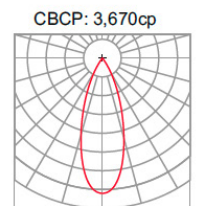

16°

ft	(fc)	865 lumens	Ø (inches)
3	472		14
6	118		28
9	52		41
12	29		55
15	19		69

22°

ft	(fc)	806 lumens	Ø (inches)
3	195		22
6	49		45
9	22		67
12	12		89
15	8		112

35°

ft	(fc)	791 lumens	Ø (inches)
3	137		
6	34		
9	15		
12	8		
15	5		

45°

20W

ft	(fc)	1662 lumens	Ø (inches)
3	1326		10
6	331		20
9	147		30
12	82		41
15	53		51

16°

ft	(fc)	1658 lumens	Ø (inches)
3	903		14
6	226		28
9	100		41
12	56		55
15	36		69

22°

ft	(fc)	1344 lumens	Ø (inches)
3	374		22
6	93		45
9	42		67
12	23		89
15	15		112

35°

ft	(fc)	1319 lumens	Ø (inches)
3	262		29
6	66		58
9	29		87
12	16		116
15	10		145

45°

The data shown is for 30C COB (3000K, 90CRI). Multiply fc by the following adjustment factors for other COBs.

Colour Temp.	25T	27T	30T	30C	35C	40T
Adjustment factors	0.88	0.92	0.96	1.00	1.02	1.07