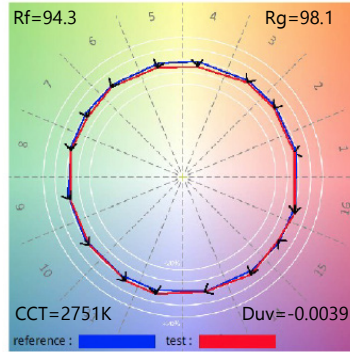

27T, CRI : 96.56