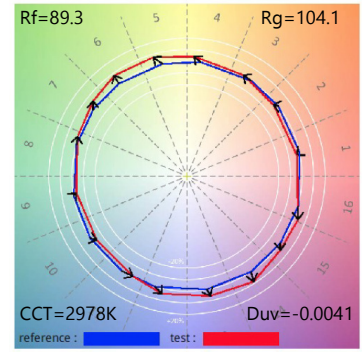

45°

20W

ft	(fc)	1662 lumens	Ø (inches)
3	1326		10
6	331		20
9	147		30
12	82		41
15	53		51

16°

ft	(fc)	1658 lumens	Ø (inches)
3	903		14
6	226		28
9	100		41
12	56		55
15	36		69

22°

ft	(fc)	1344 lumens	Ø (inches)
3	374		22
6	93		45
9	42		67
12	23		89
15	15		112

35°

ft	(fc)	1319 lumens	Ø (inches)
3	262		29
6	66		58
9	29		87
12	16		116
15	10		145

45°

The data shown is for 30C COB (3000K, 90CRI). Multiply fc by the following adjustment factors for other COBs.

Colour Temp.	25T	27T	30T	30C	35C	40T
Adjustment factors	0.88	0.92	0.96	1.00	1.02	1.07

Radiator T345 Integrated LED Lighting Fixture

Colorimetric Data

25T, CRI : 96.56

27T, CRI : 96.56

30C, CRI : 92.88

30T, CRI : 96.01

35T, CRI : 95.98

40C, CRI : 91.6