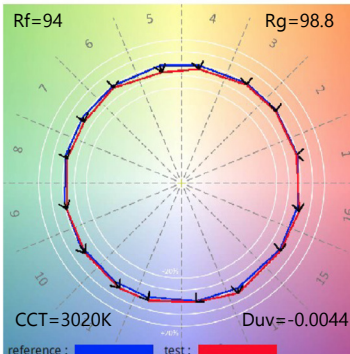

45°

20W

ft	(fc)	1662 lumens	Ø (inches)
3	1326		10
6	331		20
9	147		30
12	82		41
15	53		51

16°

ft	(fc)	1658 lumens	Ø (inches)
3	903		14
6	226		28
9	100		41
12	56		55
15	36		69

22°

ft	(fc)	1344 lumens	Ø (inches)
3	374		22
6	93		45
9	42		67
12	23		89
15	15		112

35°

ft	(fc)	1319 lumens	Ø (inches)
3	262		29
6	66		58
9	29		87
12	16		116
15	10		145

45°

The data shown is for 30C COB (3000K, 90CRI). Multiply fc by the following adjustment factors for other COBs.

Colour Temp.	25T	27T	30T	30C	35C	40T
Adjustment factors	0.88	0.92	0.96	1.00	1.02	1.07

Radiator T345 Integrated LED Lighting Fixture

Colorimetric Data

25T, CRI : 96.56

27T, CRI : 96.56

30C, CRI : 92.88

30T, CRI : 96.01

35T, CRI : 95.98

40C, CRI : 91.6