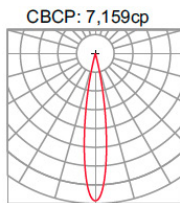

Radiator T345 Integrated LED Lighting Fixture

Photometric Data for 3000K

12W

ft	(fc)	740 lumens	Ø (inches)
3	1,797		6
6	449		12
9	200		18
12	112		24
15	72		30

8°

ft	(fc)	761 lumens	Ø (inches)
3	795		10
6	199		20
9	88		30
12	49		41
15	31		51

16°

ft	(fc)	865 lumens	Ø (inches)
3	472		14
6	118		28
9	52		41
12	29		55
15	19		69

22°

ft	(fc)	806 lumens	Ø (inches)
3	195		22
6	49		45
9	22		67
12	12		89
15	8		112

35°

ft	(fc)	791 lumens	Ø (inches)
3	137		
6	34		
9	15		
12	8		
15	5		