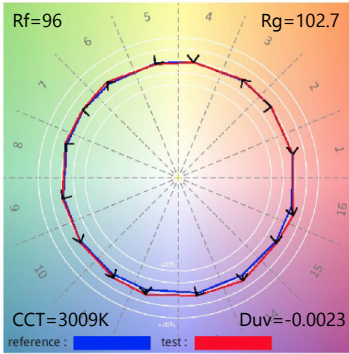

45°

20W

ft	(fc)	1662 lumens	Ø (inches)
3	1326		10
6	331		20
9	147		30
12	82		41
15	53		51

16°

ft	(fc)	1658 lumens	Ø (inches)
3	903		14
6	226		28
9	100		41
12	56		55
15	36		69

22°

ft	(fc)	1344 lumens	Ø (inches)
3	374		22
6	93		45
9	42		67
12	23		89
15	15		112

35°

ft	(fc)	1319 lumens	Ø (inches)
3	262		29
6	66		58
9	29		87
12	16		116
15	10		145

45°

The data shown is for 30C COB (3000K, 90CRI). Multiply fc by the following adjustment factors for other COBs.

Colour Temp.	25T	27T	30T	30C	35C	40T
Adjustment factors	0.88	0.92	0.96	1.00	1.02	1.07

Radiator T345 Integrated LED Lighting Fixture

Colorimetric Data

25T, CRI : 96.56

27T, CRI : 96.56

30C, CRI : 92.88

30T, CRI : 96.01

35T, CRI : 95.98

40C, CRI : 91.6