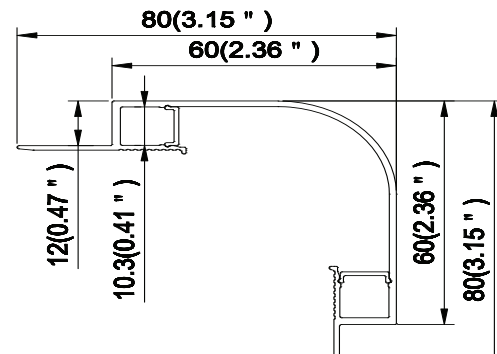

PRODUCT DESCRIPTION

For 1/2" drywall. Designed to be recessed into drywall, the AL 168 aluminum channel is suitable for ceiling, wall mount and decorative applications.

ORDERING CODE

AL	MODEL	LENGTH(in)
AL -	168	- 78

SPECIFICATION

Dimension	80mm x 80mm
Length	78"
Internal Width	10.3mm
Drywall Thickness	1/2"
Color	White

DIMENSION

INSTALLATION

ACCESSORIES

AL -168 -EC