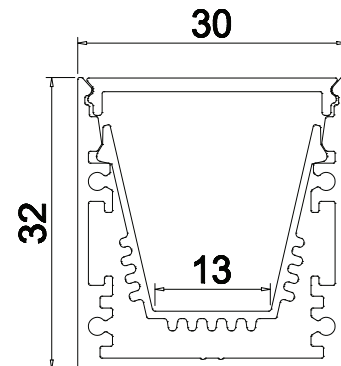

**PRODUCT DESCRIPTION**

Special design hanging fixture, with separated heatsink insert. Suitable for commercial or residential application.

**ORDERING CODE**

AL	MODEL	LENGTH(in)
AL -	3030	- 78

**SPECIFICATION**

<b>Dimension</b>	30mm x 32mm
<b>Length</b>	78"
<b>Internal Width</b>	13mm
<b>Color</b>	Silver

**DIMENSION**

**INSTALLATION**

**ACCESSORIES**

AL -3030 -EC

AL -3030 -VCC

AL -3030 -CC

AL -3030 -LC