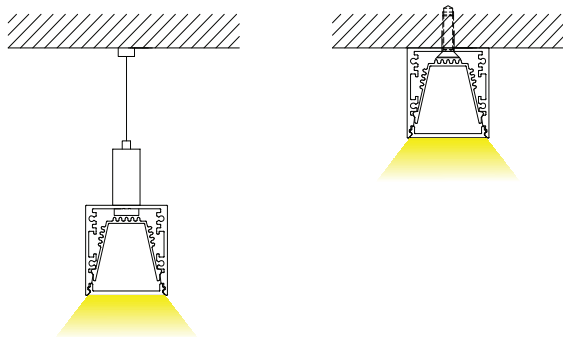

**PRODUCT DESCRIPTION**

Special design hanging fixture, with separated heatsink insert. Suitable for commercial or residential application.

**ORDERING CODE**

AL	MODEL	LENGTH(in)
AL -	3030	- 78

**SPECIFICATION**

<b>Dimension</b>	30mm x 32mm
<b>Length</b>	78"
<b>Internal Width</b>	13mm
<b>Color</b>	Silver

**DIMENSION**

**INSTALLATION**

**ACCESSORIES**

AL -3030 -EC

AL -3030 -VCC

AL -3030 -CC

AL -3030 -LC