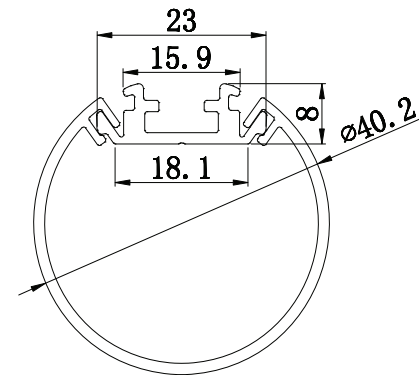

PRODUCT DESCRIPTION

40mm diameter hanging profile, wide base can house up to 2 strip lights side by side for maximum brightness. Suitable for commercial or residential application.

ORDERING CODE

T	MODEL	LENGTH(in)
T	- 40	- 98

SPECIFICATION

Dimension	23mm x ϕ 40.2
Length	98"
Internal Width	15.9mm
Color	Silver

DIMENSION

INSTALLATION

ACCESSORIES

T-40-EC

T-40-MC