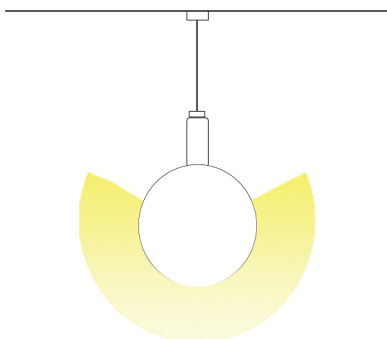

PRODUCT DESCRIPTION

40mm diameter hanging profile, wide base can house up to 2 strip lights side by side for maximum brightness. Suitable for commercial or residential application.

ORDERING CODE

T	MODEL	LENGTH(in)
T	- 40	- 98

SPECIFICATION

Dimension	23mm x ϕ 40.2
Length	98"
Internal Width	15.9mm
Color	Silver

DIMENSION

INSTALLATION

ACCESSORIES

T-40-EC

T-40-MC