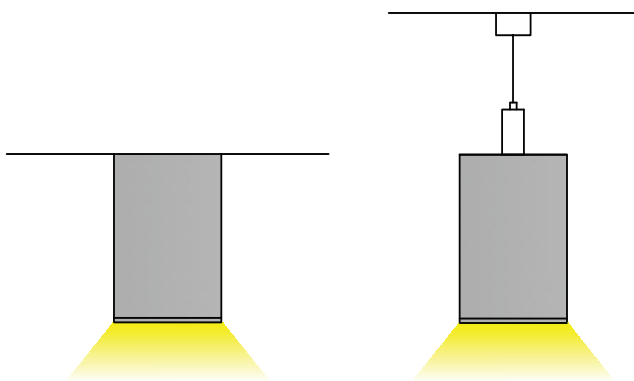

PRODUCT DESCRIPTION

1" x 1" square profile, Ideal to be used as a hanging pendant. Suitable for commercial or residential project.

ORDERING CODE

AL MODEL LENGTH(in)

AL - 104-R - 98

104-RB

SPECIFICATION

Dimension 25mm x 25mm

Length 98"

Internal Width 13.2mm

Color Silver, Black

DIMENSION

INSTALLATION

ACCESSORIES

AL- 104-R -EC

AL- 104-R -MC