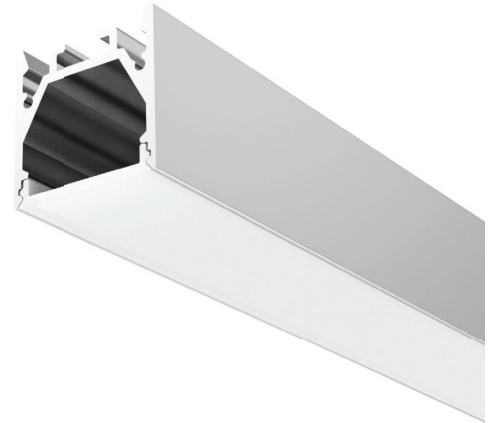

PRODUCT DESCRIPTION

1" x 1" square profile, Ideal to be used as a hanging pendant. Suitable for commercial or residential project.

ORDERING CODE

AL MODEL LENGTH(in)

AL - 104-R - 98

104-RB

SPECIFICATION

Dimension 25mm x 25mm

Length 98"

Internal Width 13.2mm

Color Silver, Black

DIMENSION

INSTALLATION

ACCESSORIES

AL- 104-R -EC

AL- 104-R -MC