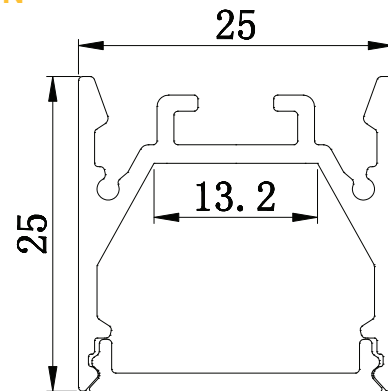

PRODUCT DESCRIPTION

1" x 1" square profile, Ideal to be used as a hanging pendant. Suitable for commercial or residential project.

ORDERING CODE

AL MODEL LENGTH(in)

AL - 104-R - 98

104-RB

SPECIFICATION

Dimension 25mm x 25mm

Length 98"

Internal Width 13.2mm

Color Silver, Black

DIMENSION

INSTALLATION

ACCESSORIES

AL- 104-R -EC

AL- 104-R -MC