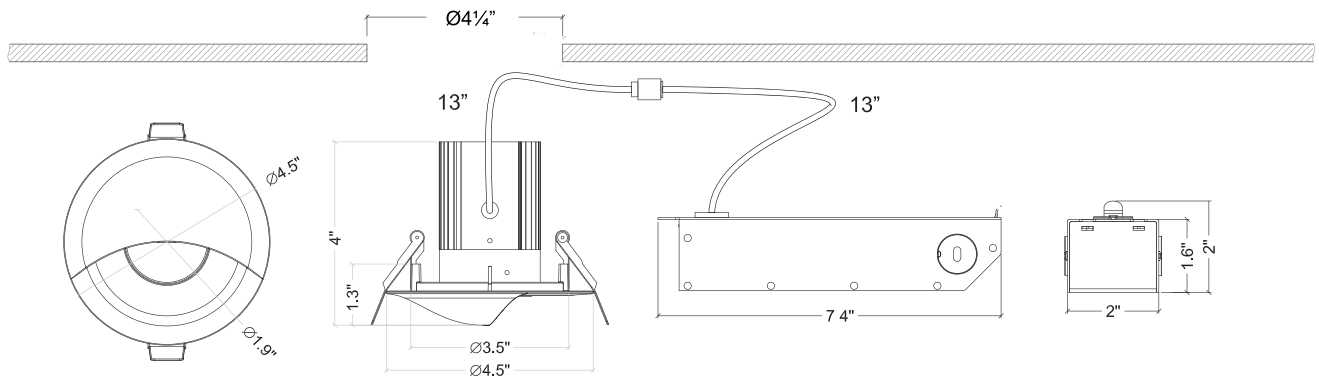

Dimensions

Cut Out: 4 inch
Outer Diameter: 4.5 inch
Ceiling Clearance Required: 4 inch

Consult website for detail:
www.vyvydlighting.ca/warranty

R1004 Integrated LED Recessed Light

Dimensions

Colorimetric Data (TM30-15)

Photometric Data

Illumination level (fc). Spacing: 3', Offset: 3', Ceiling height: 10', Wall width: 20'

— C0/180 — C90/270

— C0/180 — C90/270