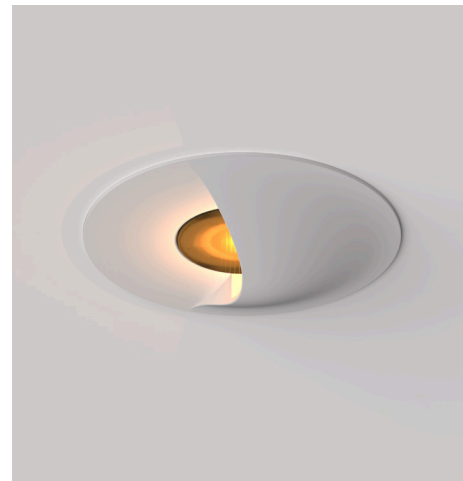

Features

LED Light Source:

Available in a wide range of colour temperatures with high color fidelity and gamut to bring out vivid colors.

Optics:

TIR lens collimate light into precisely controlled beam shapes ranging from 10° narrow spot to 80° extra wide flood.

Driver:

Flicker free TRIAC or 0-10V silicon filled driver for maximum lifespan

Heat Sink:

Cold forged engine grade pin fin aluminum heat sink provides optimal heat Management in a small package.

Specification

CCT: 2500K/2700K/3000K/3500K/4000K
CRI: >90 / >95
Tilt: None, Fixed
Dimming: ELV/0-10V Dimming
Total lumen output max: 2200 lm @ 20W
Delivered lumen max: 900 lm @20W
Power consumption: 9W / 12W / 20W
Power factor: >0.9
Power Driver Type: Constant Current
Input voltage: 120V, 60Hz
Approved locations: IP20, Dry
Lumen maintenance: 70% @ 60,000 Hrs
THD <20%
Certification: cETLus
Warranty: 5 years limited warranty

Dimensions

Cut Out: 4 inch
Outer Diameter: 4.5 inch
Ceiling Clearance Required: 4 inch

Consult website for detail:
www.vyvydlighting.ca/warranty