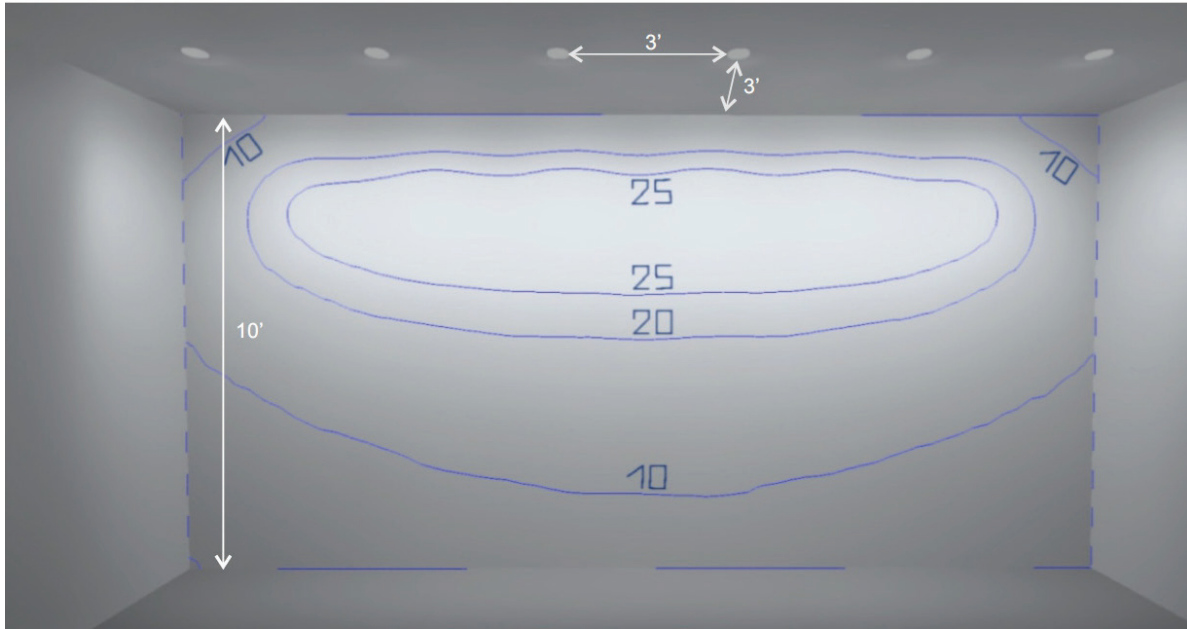

Dimensions

Cut Out: 4 inch
Outer Diameter: 4.5 inch
Ceiling Clearance Required: 4 inch

Consult website for detail:
www.vyvydlighting.ca/warranty

R1004 Integrated LED Recessed Light

Dimensions

Colorimetric Data (TM30-15)

Realist Series: Full gamut light source that mimics the colour rendering property of halogen lamps.

Impressionist Series: Colour enhancing light source that renders over-saturated colours

R1004 Integrated LED Recessed Light

Photometric Data

Illumination level (fc). Spacing: 3', Offset: 3', Ceiling height: 10', Wall width: 20'

— C0/180 — C90/270

— C0/180 — C90/270