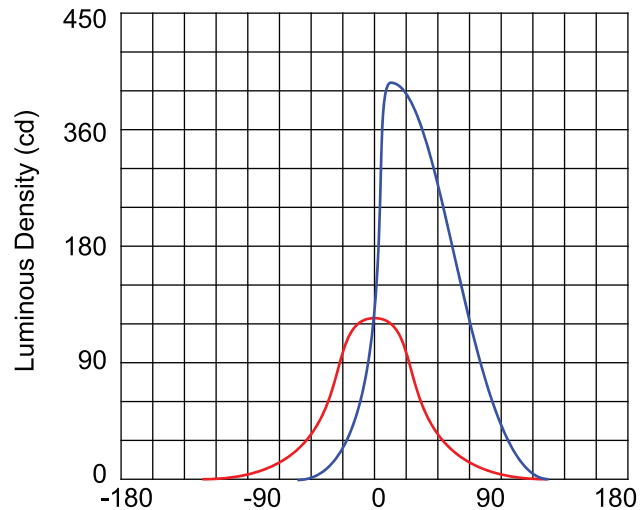

Photometric Data

Illumination level (fc). Spacing: 3', Offset: 3', Ceiling height: 10', Wall width: 20'

— C0/180 — C90/270

— C0/180 — C90/270