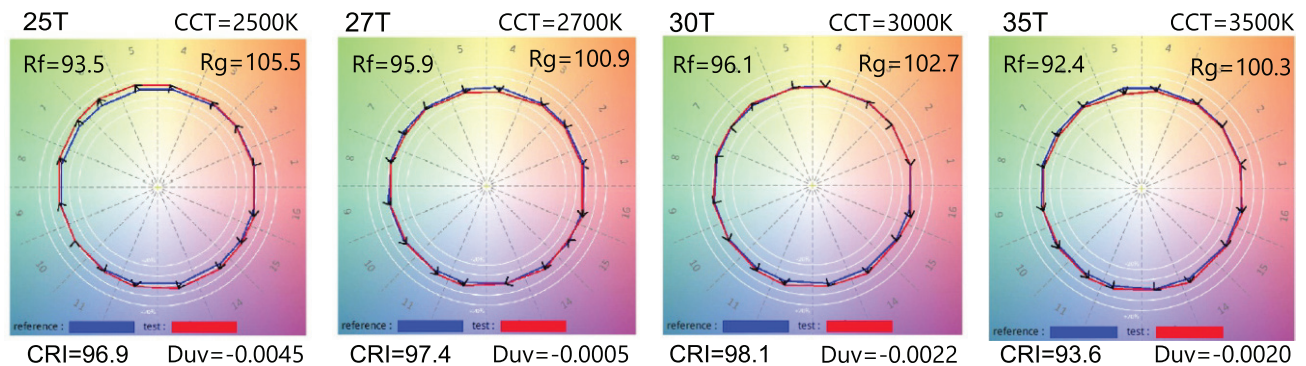

Colorimetric Data (TM30-15)

Realist Series: Full gamut light source that mimics the colour rendering property of halogen lamps.