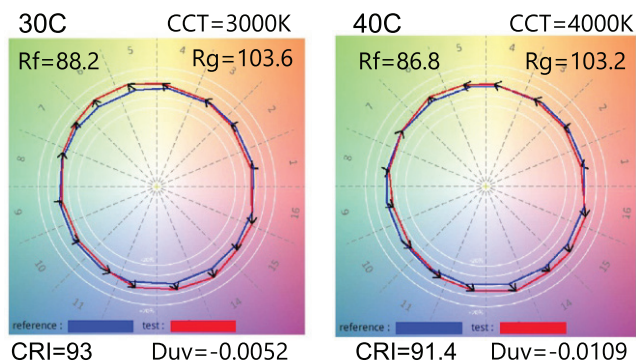

Impressionist Series: Colour enhancing light source that renders over-saturated colours