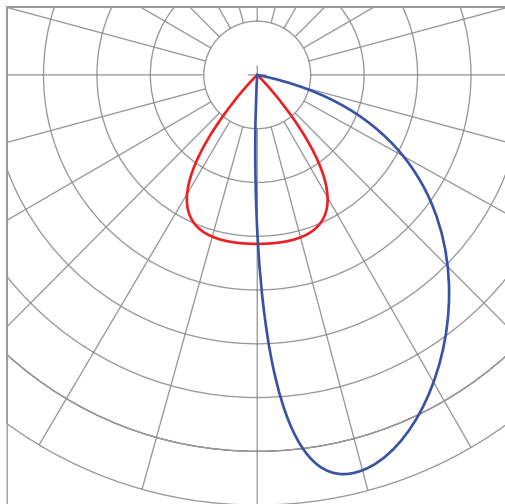

Dimensions

Cut Out: 4 inch
Outer Diameter: 4.5 inch
Ceiling Clearance Required: 4 inch

Consult website for detail:
www.vyvydlighting.ca/warranty

R1004 Integrated LED Recessed Light

Dimensions

Colorimetric Data (TM30-15)

Photometric Data

Illumination level (fc). Spacing: 3', Offset: 3', Ceiling height: 10', Wall width: 20'

— C0/180 — C90/270

— C0/180 — C90/270