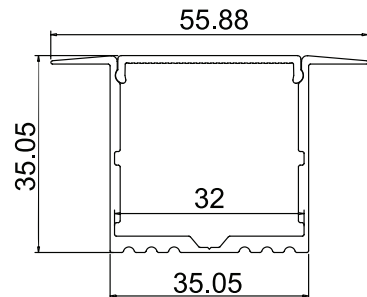

ORDERING CODE

AL	MODEL	LENGTH(in)
AL -	017-R	98

SPECIFICATION

Dimension	35mm x 56mm
Length	98"
Internal Width	32mm
Color	Silver

DIMENSION

INSTALLATION

ACCESSORIES

AL017-R-EC