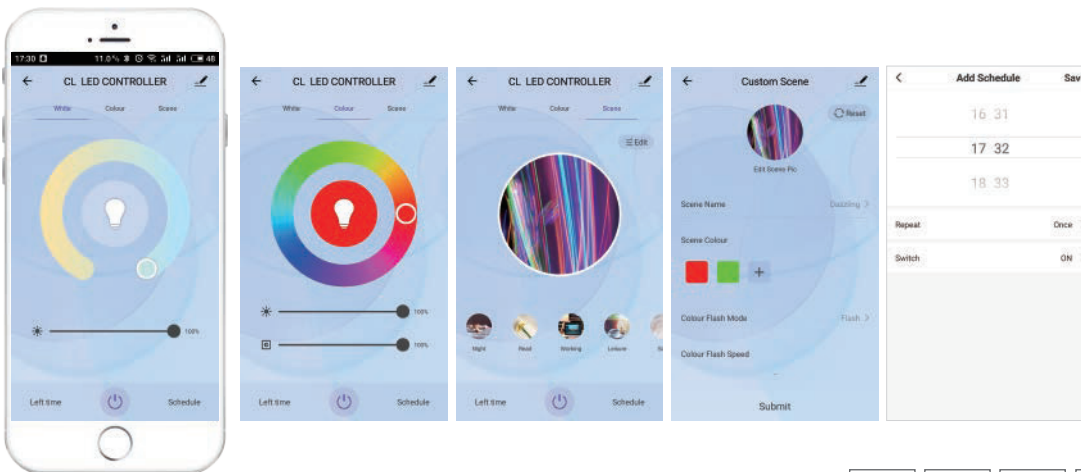

WiFi Smart Controller

12V-24V 10A 240W RGBWW

Project Name :

Location :

Quantity :

Date :

Note :

Specifications

Product Code	SC-WIFI-05
Colour	W/WW/RGB/RGBW/RGBWW
Voltage	DC12-24V
Power	Max.240W
Current	5A x 1CH Max.10A
Connection	WIFI
Waterproof	IP40
Dimension	L89 x W39 x H21.3mm
APP	Smart Life

Product Description

- WIFI APP control, RGBWW multiple colour changed and brightness adjustment, change CCT and timing function: gradual change function; circadian rhythm; camera color.
- It can be controlled by WIFI APP group, no limited the member, remote control as well.
- It can be controlled for each group.