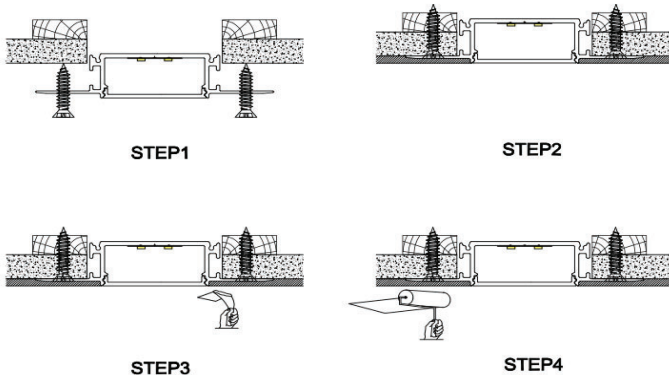

PRODUCT DESCRIPTION

For 5/8" drywall. Designed to be recessed into drywall, the AL 083-R aluminum channel is suitable for ceiling, wall mount and decorative applications.

ORDERING CODE

AL	MODEL	LENGTH(in)
AL -	083-R	118

SPECIFICATION

Dimension	98mm x 18.5mm
Length	118"
Internal Width	13.9mm
Drywall Thickness	5/8"
Color	Silver

DIMENSION

INSTALLATION

ACCESSORIES