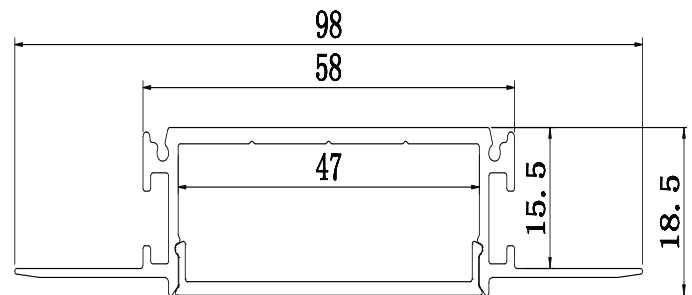

PRODUCT DESCRIPTION

For 5/8" drywall. Designed to be recessed into drywall, the AL 083-R aluminum channel is suitable for ceiling, wall mount and decorative applications.

ORDERING CODE

AL	MODEL	LENGTH(in)
AL -	083-R	118

SPECIFICATION

Dimension	98mm x 18.5mm
Length	118"
Internal Width	13.9mm
Drywall Thickness	5/8"
Color	Silver

DIMENSION

INSTALLATION

ACCESSORIES